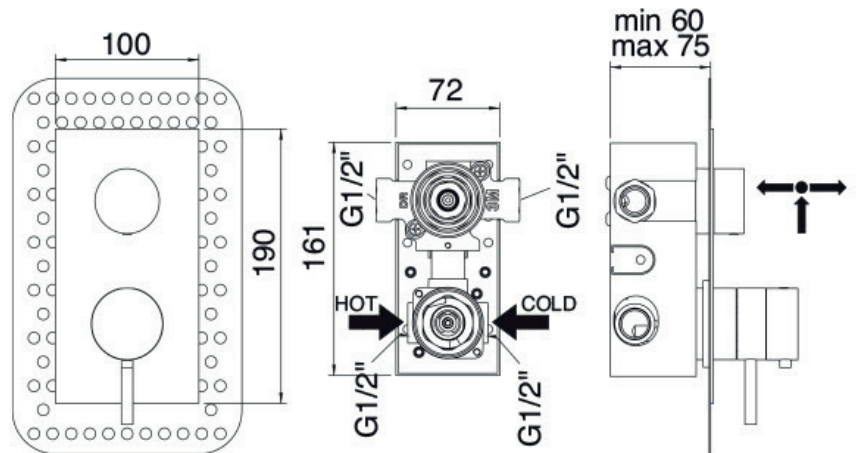

Claybrook.

MIDTOWN SHOWER

2 Way Thermostatic Concealed Shower with Lever

SHO-MID-CON-2OT-CHL (Chrome)
SHO-MID-CON-2OT-MBL (Black)

MATERIAL: Brass

FINISHES

Chrome

Matt black