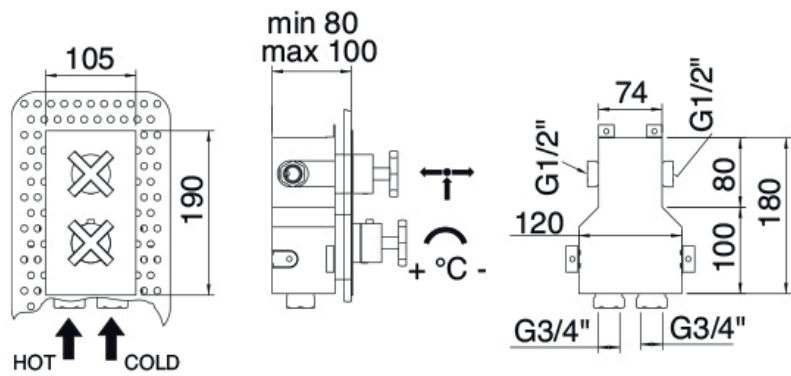

# MIDTOWN SHOWER

2 Way Thermostatic Concealed Shower with Cross Heads

SHO-MID-CON-20T-CHX (Chrome)

SHO-MID-CON-20T-MBX (Black)

MATERIAL: Brass

FINISHES

Chrome

Matt black