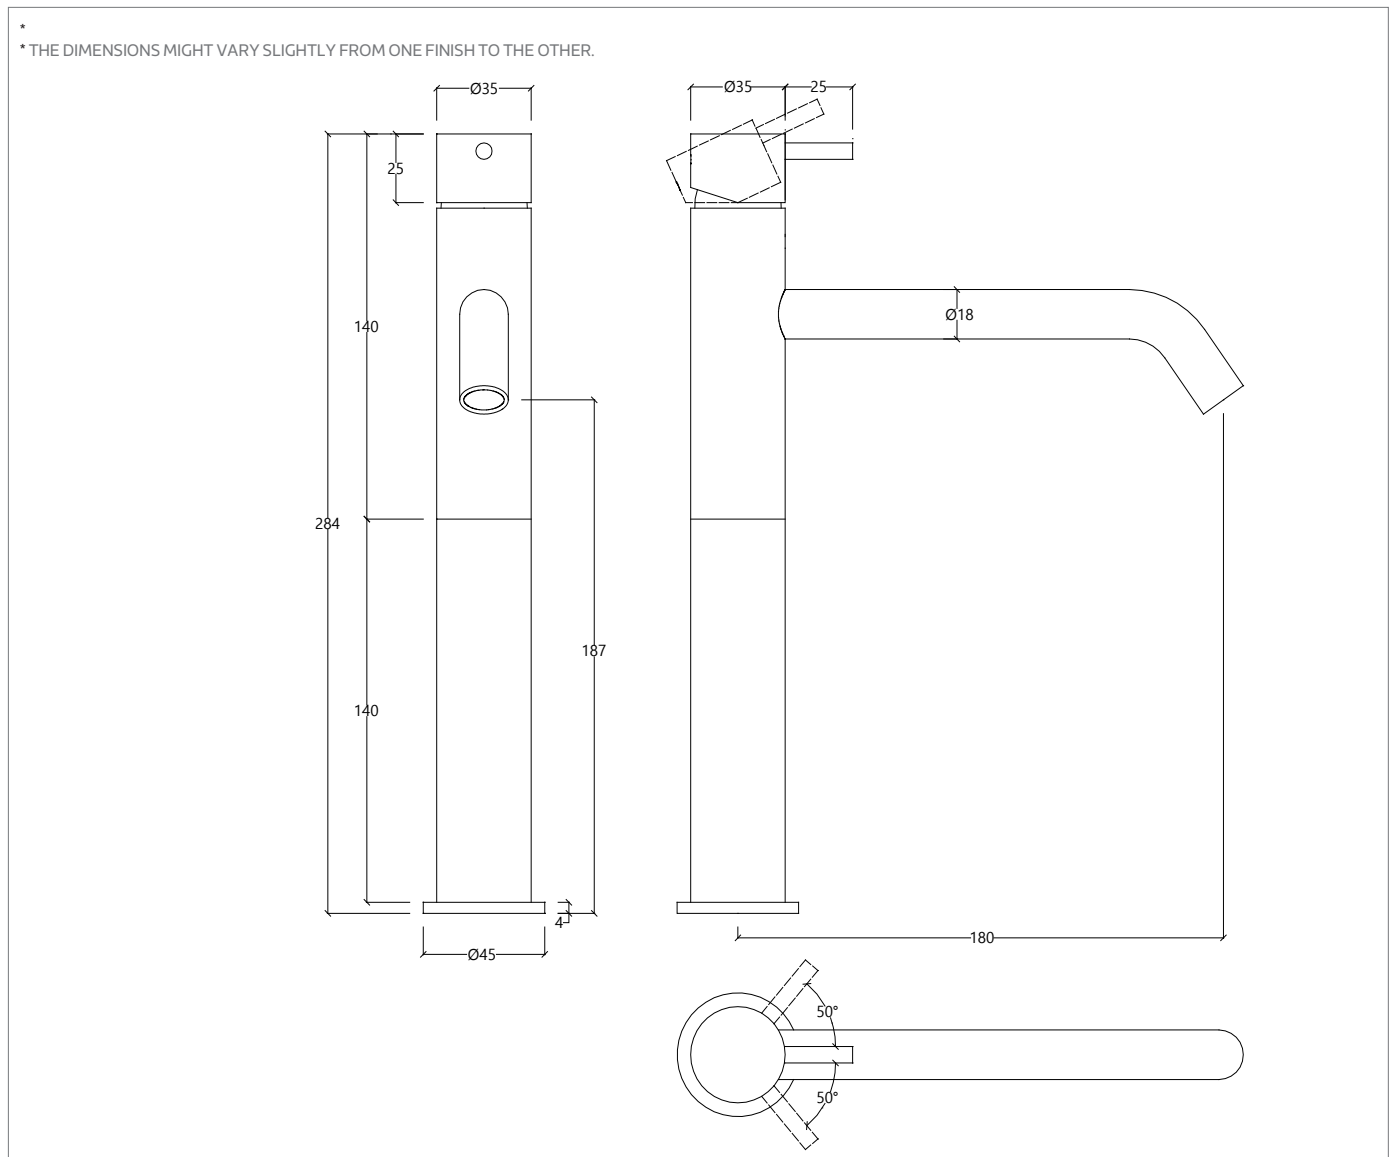

TECHNICAL DRAWING (MEASUREMENTS IN MM)

If you require any further assistance regarding specification data and technical advice please contact us at enquiries@claybrookstudio.co.uk