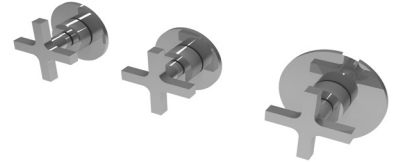

Claybrook.

BOURNBROOK SHOWER

3 Way Thermostatic Concealed Shower with Cross Heads

TECHNICAL FEATURES

- Brushed Brass
- Matt Black
- Chrome
- Brushed Steel
- Matt White
- Polished Brass