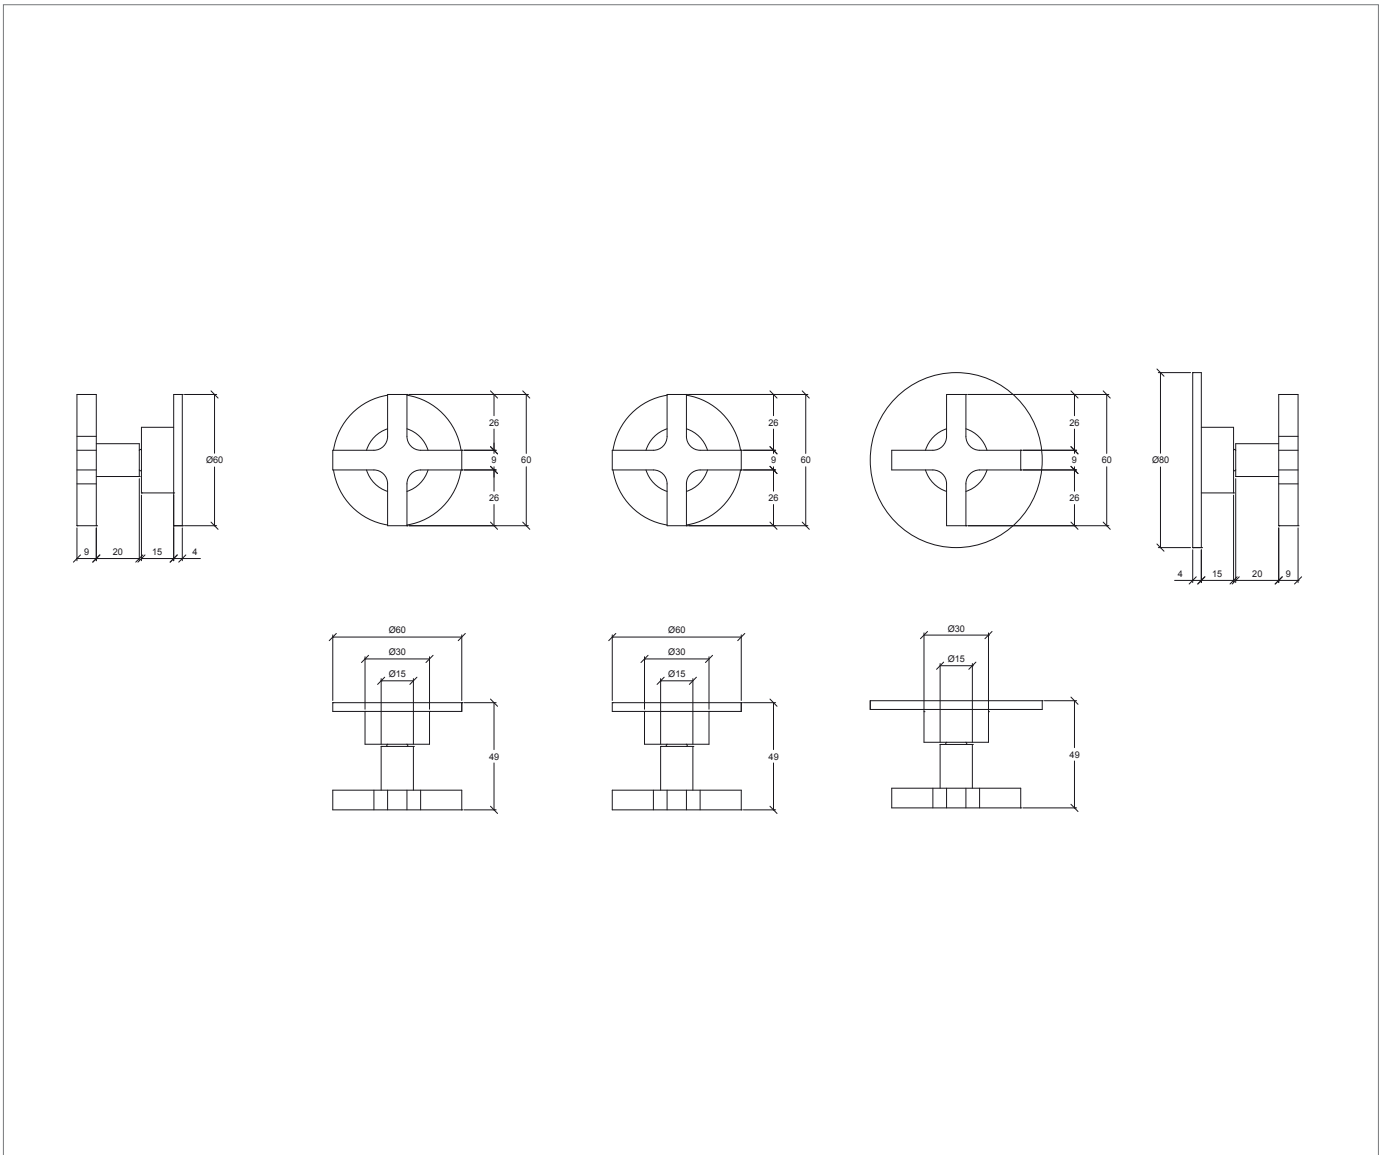

TECHNICAL DRAWING (MEASUREMENTS IN MM)

If you require any further assistance regarding specification data and technical advice please contact us at enquiries@claybrookstudio.co.uk