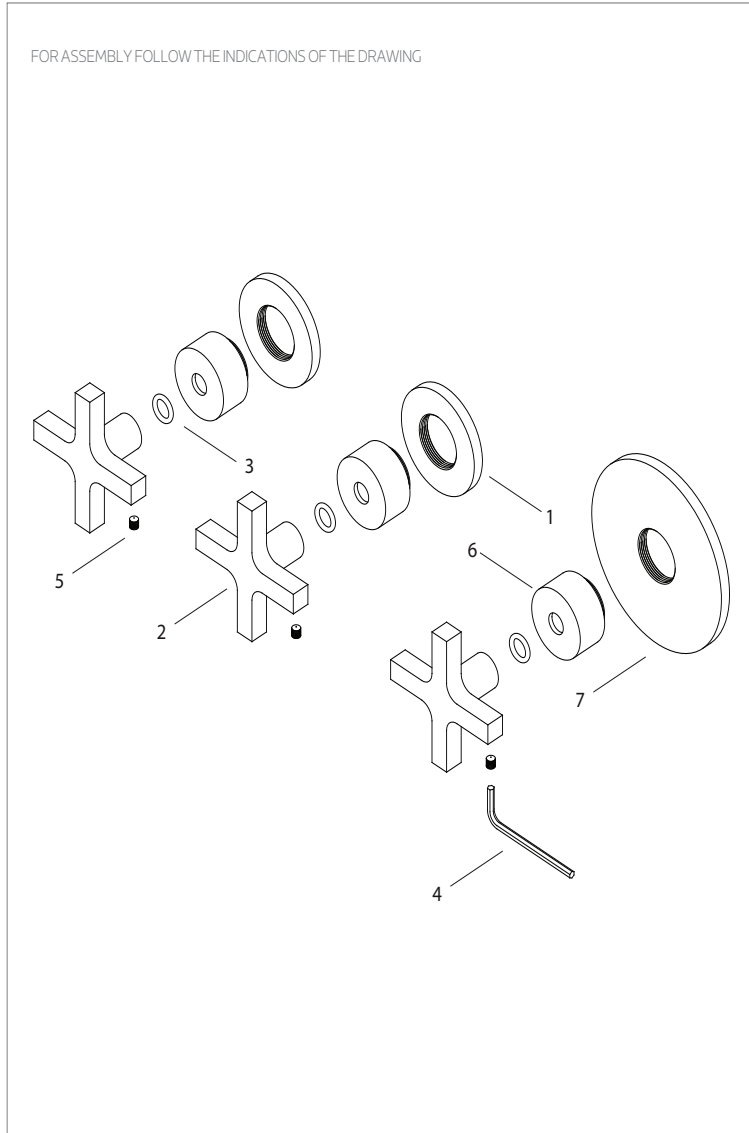

BOURNBROOK SHOWER

Installation, Warranty and Care

INSTALLATION RECOMENDATIONS

Before installing a tap, it is good to rinse the supply pipes to remove all residues. We also recommend installing the taps with a filter. The installation of the tap must be done with the surface clean and dry. To perform the water pressure test, the taps must be open.

CLEANING AND MAINTENANCE

Cleaning must be done with liquid soap and water. Do not use liquid detergents containing abrasive or acidic substances, abrasive sponges or disinfectants. Incorrect cleaning may permanently ruin the surface of the taps. On colour finishings, do not use products containing alcohol, acetone and other solvents.

WARRANTY

Claybrook Studio guarantee all its products in case of manufacturing defects, as follows:

5 year warranty:

- Fusion or porosity defects;
- Cartridge defects (the wear of this component depends on water quality);
- Chrome plating defects (defects caused by maintenance errors are excluded, please refer to cleaning instructions).

1 year warranty:

- O-rings or fittings defects.
- Defects on remaining finishes.

In order to use this warranty, please keep the invoice and attach it to this document.

Defective products must be brought to the attention of 'Claybrook Studio', with shipping expenses borne by the sender – this warranty document and a copy of the purchase invoice must be attached to the package – where the products will be promptly replaced and send back with shipping expenses borne by 'Claybrook Studio'.

Non-compliance of this conditions will render the warranty null and void.

This warranty excludes any liabilities on the consequences arising from use or installation defects of 'Claybrook Studio' products.

TECHNICAL DATA

REFERENCE	DESCRIPTION
01	WALL MOUNTED PLATE Ø60
02	CRUZ HANDLE
03	O-RING
04	UMBRAK KEY
05	UMBRAK SCREW
06	CARTRIDGE COVER
07	WALL MOUNTED PLATE Ø80