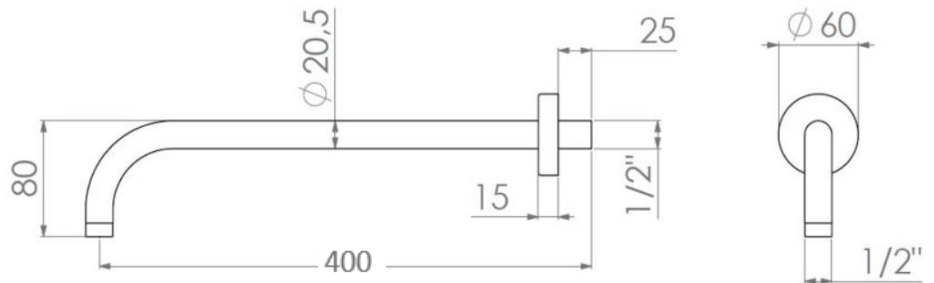

BOURNBROOK SHOWER

Shower Wall Arm 400mm

TECHNICAL FEATURES

- Brushed Brass
- Matt Black
- Chrome
- Brushed Steel
- Matt White
- Polished Brass

INSTALLATION RECOMENDATIONS

Before installing a tap, it is good to rinse the supply pipes to remove all residues. We also recommend installing the taps with a filter. The installation of the tap must be done with the surface clean and dry. To perform the water pressure test, the taps must be open.

CLEANING AND MAINTENANCE

Cleaning must be done with liquid soap and water. Do not use liquid detergents containing abrasive or acidic substances, abrasive sponges or disinfectants. Incorrect cleaning may permanently ruin the surface of the taps.

On colour finishings, do not use products containing alcohol, acetone and other solvents.

WARRANTY

Claybrook Studio guarantee all its products in case of manufacturing defects, as follows:

5 year warranty:

- Fusion or porosity defects;
- Cartridge defects (the wear of this component depends on water quality);
- Chrome plating defects (defects caused by maintenance errors are excluded, please refer to cleaning instructions).

1 year warranty:

- O-rings or fittings defects.
- Defects on remaining finishes.

In order to use this warranty, please keep the invoice and attach it to this document.

Defective products must be brought to the attention of 'Claybrook Studio', with shipping expenses borne by the sender – this warranty document and a copy of the purchase invoice must be attached to the package – where the products will be promptly replaced and send back with shipping expenses borne by 'Claybrook Studio'.

Non-compliance of this conditions will render the warranty null and void.

This warranty excludes any liabilities on the consequences arising from use or installation defects of 'Claybrook Studio' products.

If you require any further assistance regarding specification data and technical advice please contact us at enquiries@claybrookstudio.co.uk