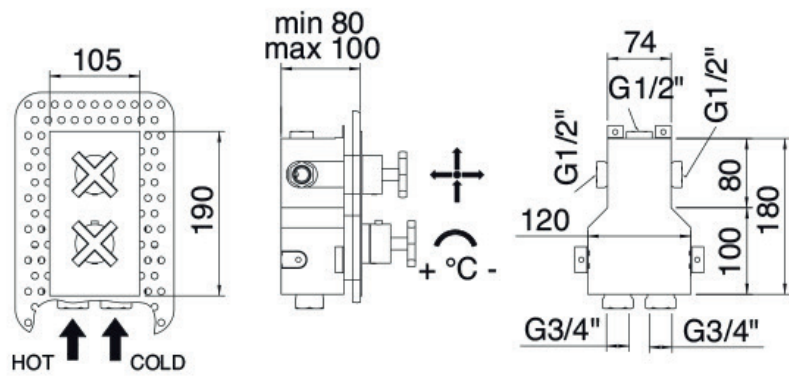

Claybrook.

MIDTOWN SHOWER

3 Way Thermostatic Concealed Shower with Cross Heads

SHO-MID-CON-3OT-CHX (Chrome)

MATERIAL: Brass

FINISHES

Chrome

Print colours may vary from original.