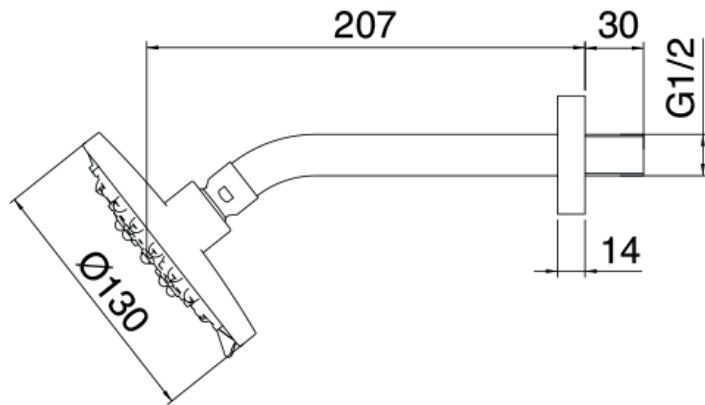

Claybrook.

MIDTOWN SHOWER

Adjustable Wall Arm and Rose

SHO-MID-CON-WAR-CHAD (Chrome)

MATERIAL: Brass

FINISHES

Chrome

Print colours may vary from original.