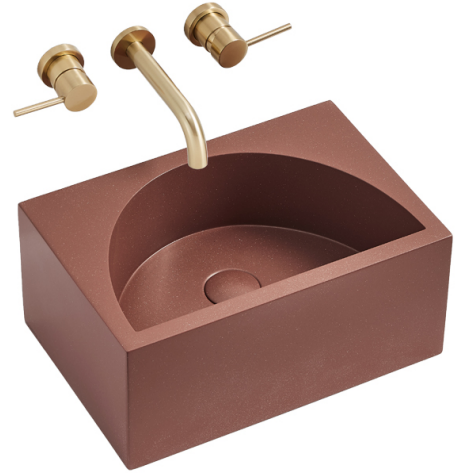

AYLA MARBLEFORM BASIN

Rectangular Basin - Wall hung/Counter top

450 x 300 x 200 mm
17.72 x 11.81 x 7.87 inches

Please order Chrome/Marbleform or suitable waste separately.
If fixing to the wall please order brackets separately.

UV Resistant

Stain Resistant

Easy to Clean and Maintain

International Fire-spread Compliant

Description	Available Colours
Reconstituted stone basin with overflow Overflow positioned on the inside front edge of basin.	This item is available in all of our MarbleForm® colours, please refer to the colour palette online.

Technical Information	
Weight	18 kg / 40 lbs
Weight with Water	25 kg / 55 lbs
Capacity	7 L / 1.85 US gal
Water Depth to Overflow	89 mm / 3.5 \"

* All measurements are subject to change and variation.

* This specification sheet should not be used as an installation guide. Please see Fitting Instructions on our website under Downloads.