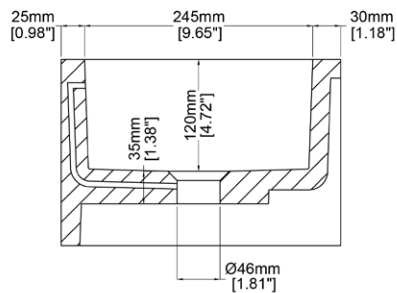

AYLA MARBLEFORM BASIN

Rectangular Basin - Wall hung/Counter top

450 x 300 x 200 mm
17.72 x 11.81 x 7.87 inches

Please order Chrome/Marbleform or suitable waste separately.
If fixing to the wall please order brackets separately.

Technical Information	
Weight	18 kg / 40 lbs
Weight with Water	25 kg / 55 lbs
Capacity	7 L / 1.85 US gal
Water Depth to Overflow	89 mm / 3.5 \"

* All measurements are subject to change and variation.

* This specification sheet should not be used as an installation guide. Please see Fitting Instructions on our website under Downloads.