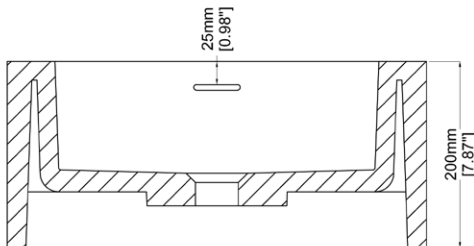

AYLA MARBLEFORM BASIN

Rectangular Basin - Wall hung/Counter top

450 x 300 x 200 mm
17.72 x 11.81 x 7.87 inches

Please order Chrome/Marbleform or suitable waste separately.
If fixing to the wall please order brackets separately.

UV Resistant

Stain Resistant

Easy to Clean and Maintain

International Fire-spread Compliant

Description	Available Colours
Reconstituted stone basin with overflow Overflow positioned on the inside front edge of basin.	This item is available in all of our MarbleForm® colours, please refer to the colour palette online.

Technical Information	
Weight	18 kg / 40 lbs
Weight with Water	25 kg / 55 lbs
Capacity	7 L / 1.85 US gal
Water Depth to Overflow	89 mm / 3.5 \"

* All measurements are subject to change and variation.

* This specification sheet should not be used as an installation guide. Please see Fitting Instructions on our website under Downloads.