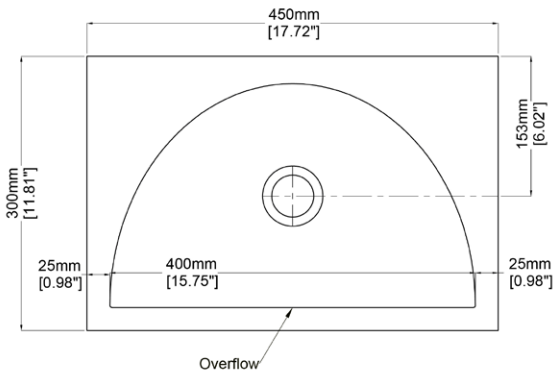

AYLA MARBLEFORM BASIN

Rectangular Basin - Wall hung/Counter top

450 x 300 x 200 mm
17.72 x 11.81 x 7.87 inches

Please order Chrome/Marbleform or suitable waste separately.
If fixing to the wall please order brackets separately.

Technical Information	
Weight	18 kg / 40 lbs
Weight with Water	25 kg / 55 lbs
Capacity	7 L / 1.85 US gal
Water Depth to Overflow	89 mm / 3.5 \"

* All measurements are subject to change and variation.

* This specification sheet should not be used as an installation guide. Please see Fitting Instructions on our website under Downloads.