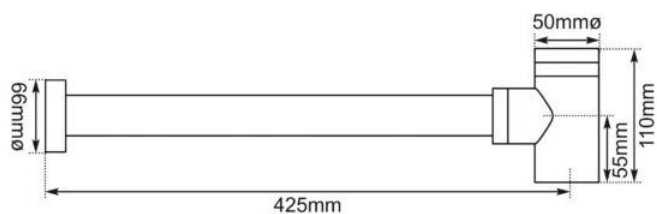

Claybrook.

BASIN TRAP - Basin Trap – without overflow in Chrome – Nickel – Brass.

Code - BAS-TRA-FLP-CHR

Code - BAS-TRA-FLP-NKL

Code - BAS-TRA-FLP-BRA

Body – Brass

Interior – Brass

Exterior – Chrome, Nickel or Brass Plated.

Size – 5 w x 42.5 l x 11min – 16 max h

Weight – 0.7kg

Requires – Basin Waste, Chrome, Nickel or Brass Plated.

BASIN TRAP - Basin Trap – without overflow in Chrome – Nickel – Brass. For use with The Dallas, Detroit, Denver and Lincoln bowls.