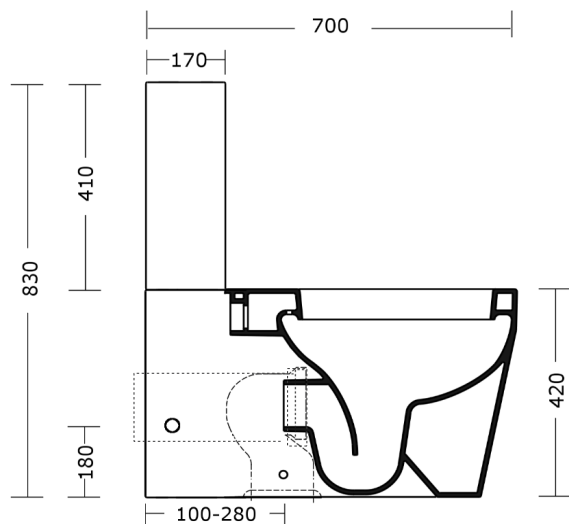

Claybrook.

BANKSIDE

Close Coupled Toilet

Curva tecnica standard: 200
Curva tecnica traslata: 280
Curva tecnica a 90°: 100

TOI-BAN-CER-700-CCC-WHT
Size: L365 x d700 x h830mm

MATERIAL: Ceramic

Seat included

Print colours may vary from original.