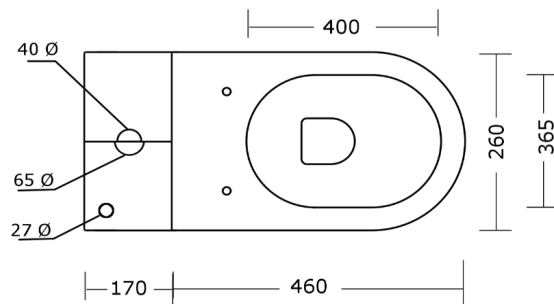

Claybrook.

BANKSIDE

Close Coupled Toilet

Curva tecnica standard: 200
Curva tecnica traslata: 280
Curva tecnica a 90°: 100

TOI-BAN-CER-700-CCC-WHT
Size: L365 x d700 x h830mm

MATERIAL: Ceramic

Seat included

Print colours may vary from original.