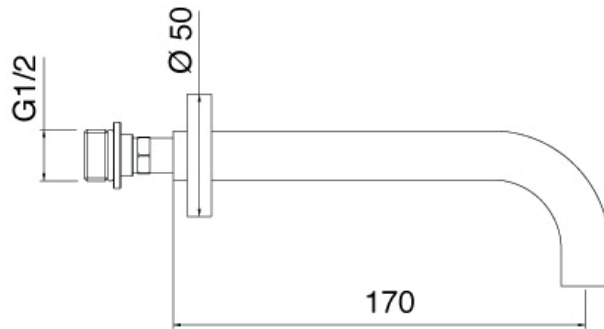

Claybrook.

MIDTOWN SHOWER

Wall Mounted Spout for Bath Tub

SHO-MID-CON-WMS-CH (Chrome)

MATERIAL: Brass

FINISHES

Chrome

Print colours may vary from original.