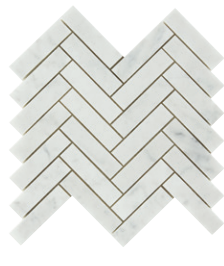

## MOSAICS

Lattice Mosaic

Penny Round Mosaic

Arabesque Mosaic

Basket Weave Mosaic

Chevron Mosaic

Herringbone Mosaic

Hexagon Mosaic

Claybrook.  
**BROOKHAVEN**

---

FORMAT	SIZE (mm)	THICKNESS (mm)	FINISH	COLOURS	GROUT WIDTH (mm)
Rectangle 30x60	305 x 610	10	Marble	All	3
Rectangle 7.5x15	73 x 148	10	Marble	All	3
Rectangle 6x25	75 x 305	10	Marble	All	3
Square 30x30	305 x 305	10	Marble	All	3
Dado	58 x 305	17	Marble	All	3
Pencil	20 x 305	15	Marble	All	3
Skirting	102 x 305	15	Marble	All	3
Arabesque Mosaic	312 x 338	10	Marble	All	3
Basket Weave Mosaic	248 x 248	10	Marble	All	3
Chevron Mosaic	305 x 317	10	Marble	All	3
Herringbone Mosaic	268 x 283	10	Marble	All	3
Hexagon Mosaic	232 x 268	10	Marble	All	3
Lattice Mosaic	263 x 301	10	Marble	All	3
Penny Round Mosaic	283 x 295	10	Marble	All	3