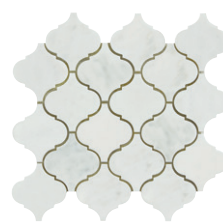

1 COLOUR / 1 FINISH / 4 FORMATS / 3 FINISHING PIECES / 7 MOSAICS

Brookhaven 30x60

Brookhaven 30x60, Herringbone Mosaic and Pencil

## COLOURS

Brookhaven

## MOSAICS

Lattice Mosaic

Penny Round Mosaic

Arabesque Mosaic

Basket Weave Mosaic

Chevron Mosaic

Herringbone Mosaic

Hexagon Mosaic

Claybrook.  
**BROOKHAVEN**

---

FORMAT	SIZE (mm)	THICKNESS (mm)	FINISH	COLOURS	GROUT WIDTH (mm)
Rectangle 30x60	305 x 610	10	Marble	All	3
Rectangle 7.5x15	73 x 148	10	Marble	All	3
Rectangle 6x25	75 x 305	10	Marble	All	3
Square 30x30	305 x 305	10	Marble	All	3
Dado	58 x 305	17	Marble	All	3
Pencil	20 x 305	15	Marble	All	3
Skirting	102 x 305	15	Marble	All	3
Arabesque Mosaic	312 x 338	10	Marble	All	3
Basket Weave Mosaic	248 x 248	10	Marble	All	3
Chevron Mosaic	305 x 317	10	Marble	All	3
Herringbone Mosaic	268 x 283	10	Marble	All	3
Hexagon Mosaic	232 x 268	10	Marble	All	3
Lattice Mosaic	263 x 301	10	Marble	All	3
Penny Round Mosaic	283 x 295	10	Marble	All	3