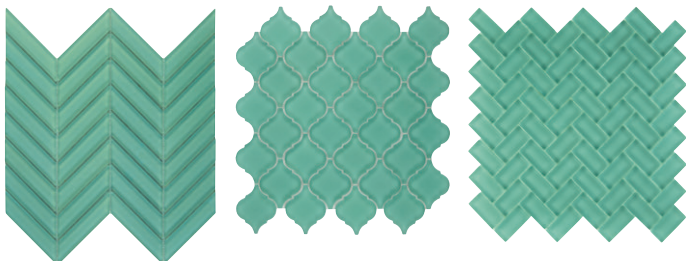

MOSAICS

Chevron Mosaic

Arabesque Mosaic

Herringbone Mosaic

Print colours may vary from original. Tile samples should be requested.

If you require any further assistance regarding specification data, technical advice or samples, please contact us at specification@claybrookstudio.co.uk