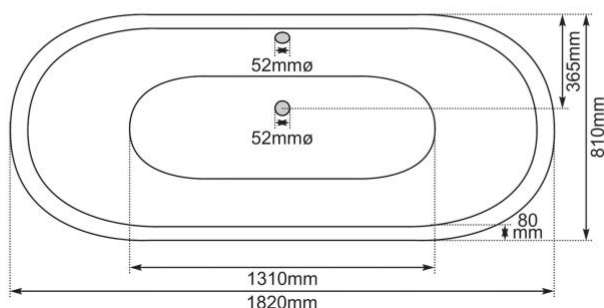

Claybrook.

CORTLAND - Double ended Bateau Bath with skirt – painted in pewter lustre - OTH

Code- BAT-COR-CAT-FSD-PWT-0TH

Body – Cast Iron

Interior – Vitreous Enamel

Exterior - Painted in Luxurious Pewter Lustre as Standard

Skirt – Painted in Pewter Lustre as Standard

Size – 182 x 81 x 56cm

Weight – 217.50kg

Requires - Exposed waste - not included

The Cortland a double ended cast iron bateau bath with a vitreous enamel interior. The exterior is painted in a luxurious Pewter Lustre Finish as standard, ready to install. Complete with skirt painted in Pewter Lustre. Available without tap holes.