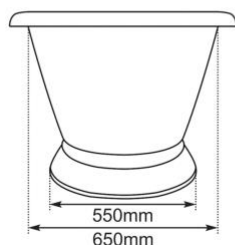

Claybrook.

CORTLAND - Double ended Bateau Bath with skirt – painted in pewter lustre - OTH

Code- BAT-COR-CAT-FSD-PWT-0TH

Body – Cast Iron

Interior – Vitreous Enamel

Exterior - Painted in Luxurious Pewter Lustre as Standard

Skirt – Painted in Pewter Lustre as Standard

Size – 182 x 81 x 56cm

Weight – 217.50kg

Requires - Exposed waste - not included

The Cortland a double ended cast iron bateau bath with a vitreous enamel interior. The exterior is painted in a luxurious Pewter Lustre Finish as standard, ready to install. Complete with skirt painted in Pewter Lustre. Available without tap holes.