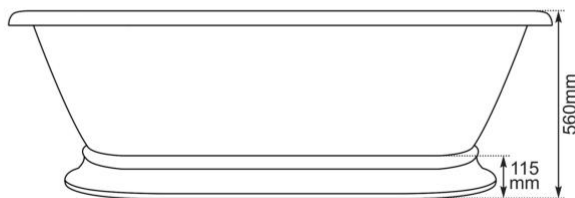

Claybrook.

CORTLAND - Double ended Bateau Bath with skirt – painted in pewter lustre - OTH

Code- BAT-COR-CAT-FSD-PWT-0TH

Body – Cast Iron

Interior – Vitreous Enamel

Exterior - Painted in Luxurious Pewter Lustre as Standard

Skirt – Painted in Pewter Lustre as Standard

Size – 182 x 81 x 56cm

Weight – 217.50kg

Requires - Exposed waste - not included

The Cortland a double ended cast iron bateau bath with a vitreous enamel interior. The exterior is painted in a luxurious Pewter Lustre Finish as standard, ready to install. Complete with skirt painted in Pewter Lustre. Available without tap holes.