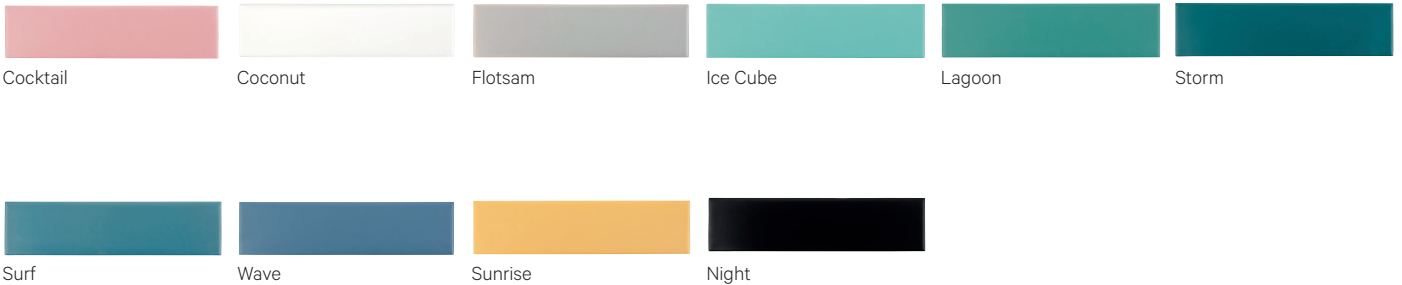

10 COLOURS / 1 FINISH / 1 FORMAT

Cabana Storm and Lagoon

Cabana Storm and Lagoon

### COLOURS

FORMAT	SIZE (mm)	THICKNESS (mm)	FINISH	COLOURS	GROUT WIDTH (mm)
Rectangle	63 x 255	9	Glazed Ceramic	All	3

Shade Variation / V2 - Slight

Material / Glazed Ceramic

Print colours may vary from original. Tile samples should be requested.