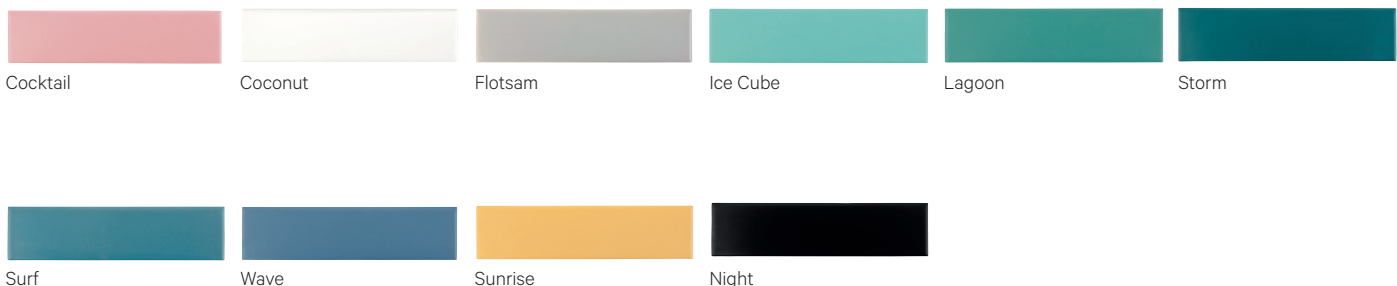

Claybrook.

CABANA

The longer format and the amazing colours of our brick tile for walls and floors make a bang up to date statement but one that has longevity. We know that this practical glazed tile will be popular for years to come, as it can be laid in numerous ways that will always seem fresh.

10 COLOURS / 1 FINISH / 1 FORMAT

Cabana Storm and Lagoon

Cabana Storm and Lagoon

COLOURS

FORMAT

SIZE (mm)

THICKNESS (mm)

FINISH

Shade Variation / V2 - Slight

Material / Glazed Ceramic

Print colours may vary from original. Tile samples should be requested.

Installation Notes: For wall use only. We do not recommend using contrasting grout colours to the tiles; for example dark grey grout with white tiles as some grouts can leave a residue/discolouration in the surface of the tiles especially if the tile colour differs greatly from the grout colour.