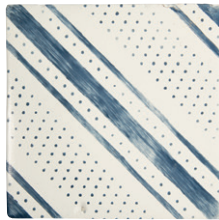

Claybrook.

CANNES

Made by hand, these wonderful glazed and decorated terracotta tiles are stunning on walls or floors. Feeling as fresh as a sunny walk by the French coast and in such pretty patterns, we simply couldn't resist their slightly undulating surface.

1 BASE / 1 FINISH / 1 FORMAT / 8 DECORS

DECORS

Florence

BASE

FORMAT	SIZE (mm)	THICKNESS (mm)	FINISH	DECORS/BASE	GROUT WIDTH (mm)
Decors	152 x 152	16	Glazed Terracotta	All	6
Base	152 x 152	16	Glazed Terracotta	All	6

Shade Variation / V3 - Moderate

Material / Glazed Terracotta

Print colours may vary from original. Tile samples should be requested.

Installation Notes: Irregular edges, small chips, cracks and surface undulations all enhance the rustic appearance of these tiles.

If you require any further assistance regarding specification data, technical advice or samples, please contact us at specification@claybrookstudio.co.uk