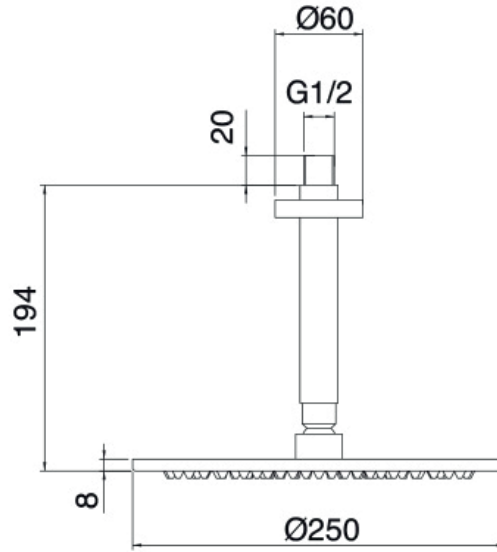

# MIDTOWN SHOWER

Ceiling Arm and Rose 250mm

SHO-MID-CON-CAR-CH25 (Chrome)  
SHO-MID-CON-CAR-MB25 (Black)

MATERIAL: Brass

FINISHES

Chrome

Matt black

Print colours may vary from original.