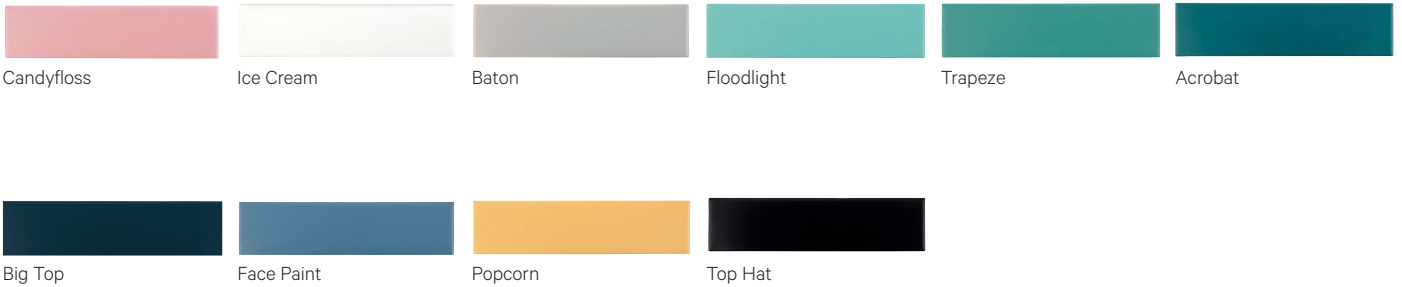

Claybrook.

CIRCO

The longer format and amazing colours of this brick shaped Spanish wall and floor tile make a bang up to date statement but one with longevity. This matt glazed tile, will be popular for years to come, as it can be laid in numerous ways that will always seem fresh.

10 COLOURS / 1 FINISH / 1 FORMAT

Circo Ice Cream

Circo Acrobat

COLOURS

FORMAT	SIZE (mm)	THICKNESS (mm)	FINISH	COLOURS	GROUT WIDTH (mm)
Rectangle	63 x 255	9	Glazed Ceramic	All	3

Shade Variation / V2 - Slight