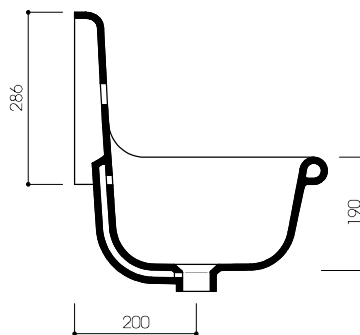

Claybrook.

SMITHFIELD

Wall Hung Cloakroom Basin

BAS-SMI-CER-CLK-WHT-WOF
Size: L420 x d420 x h 465mm
Tap holes: 3

MATERIAL: Ceramic

Underside of basin can be painted in Eggshell
Please order waste separately