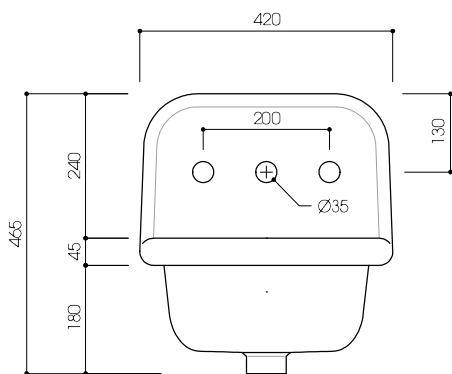

Claybrook.

SMITHFIELD

Wall Hung Cloakroom Basin

BAS-SMI-CER-CLK-WHT-WOF
Size: L420 x d420 x h 465mm
Tap holes: 3

MATERIAL: Ceramic

Underside of basin can be painted in Eggshell
Please order waste separately