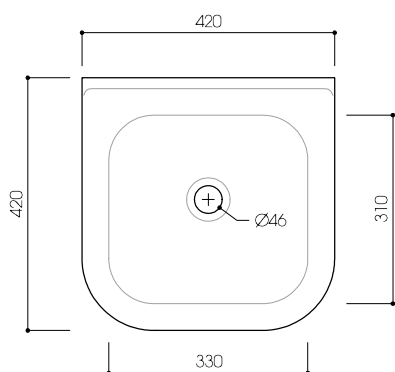

Claybrook.

SMITHFIELD

Wall Hung Cloakroom Basin

BAS-SMI-CER-CLK-WHT-WOF
Size: L420 x d420 x h 465mm
Tap holes: 3

MATERIAL: Ceramic

Underside of basin can be painted in Eggshell
Please order waste separately