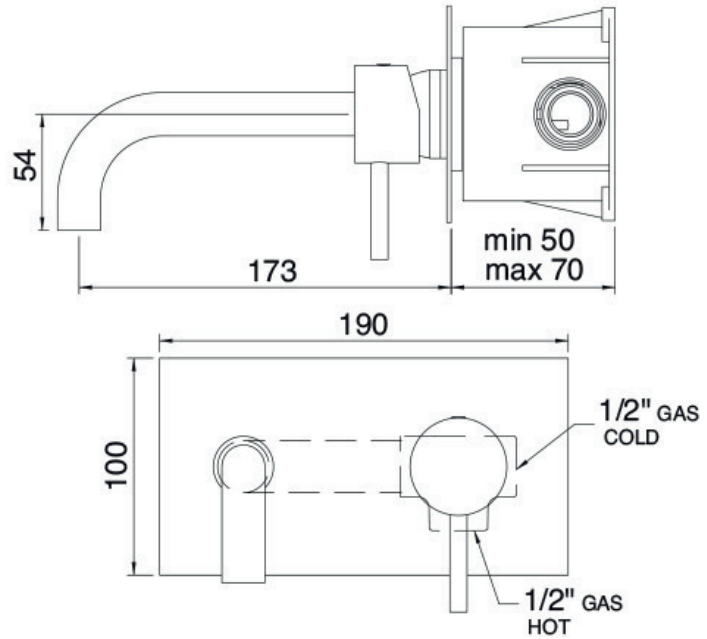

Claybrook.

MIDTOWN BASIN TAP

Concealed Wall Mounted 2 Hole Basin Mixer

TAP-MID-BAS-TWP-CHL (Chrome)

MATERIAL: Brass

FINISHES

Chrome

Print colours may vary from original.