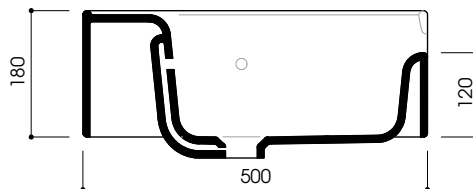

Claybrook.

SPITALFIELDS

Corner Basin - Counter Top or Wall Hung

BAS-SPI-CER-COR-WHT-WOF
Size: L500 x d500 x h180mm
Tap holes: 1

MATERIAL: Ceramic

Please order waste separately

Print colours may vary from original.