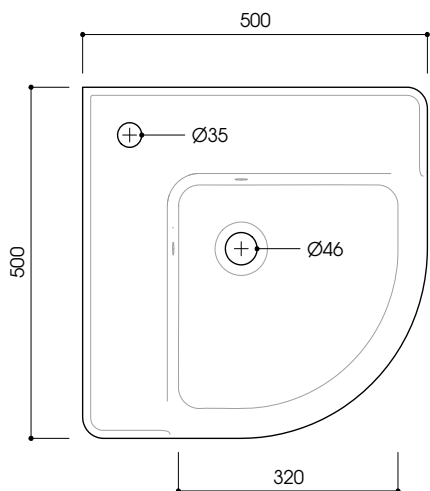

Claybrook.

SPITALFIELDS

Corner Basin - Counter Top or Wall Hung

BAS-SPI-CER-COR-WHT-WOF
Size: L500 x d500 x h180mm
Tap holes: 1

MATERIAL: Ceramic

Please order waste separately

Print colours may vary from original.