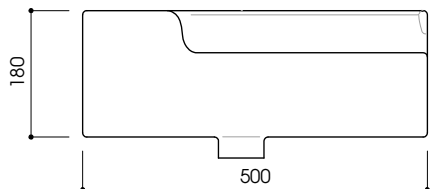

Claybrook.

SPITALFIELDS

Corner Basin - Counter Top or Wall Hung

BAS-SPI-CER-COR-WHT-WOF
Size: L500 x d500 x h180mm
Tap holes: 1

MATERIAL: Ceramic

Please order waste separately

Print colours may vary from original.