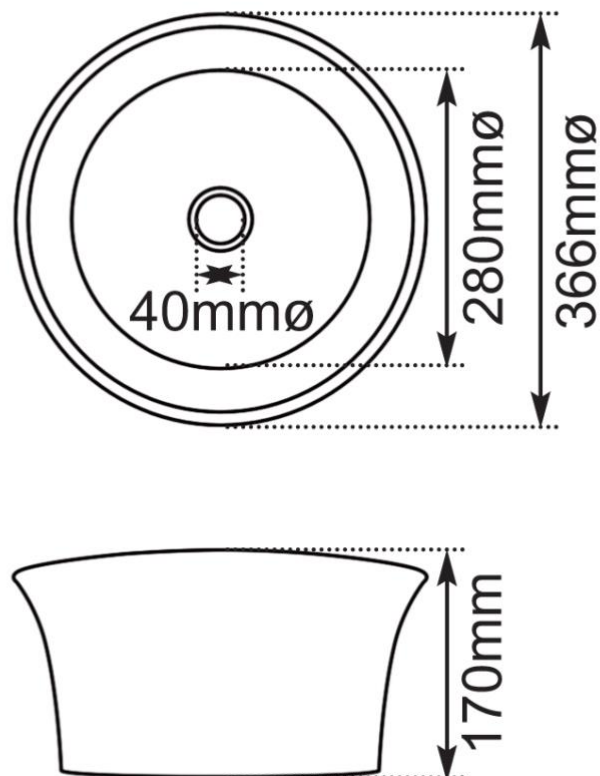

Claybrook.

DETROIT – Round White Enamel Polished Cast Iron Bowl - without overflow

Code - BAS-DET-MET-WEC-WOF

Body – Cast Iron

Interior – Vitreous Enamel

Exterior – Polished Cast Iron

Size – 36.6 diameter x 17cm h

Weight – 15.5kg

Requires – Flip waste – unslotted – not included.

DETROIT – Round White Enamel Polished Cast Iron Bowl - without overflow.