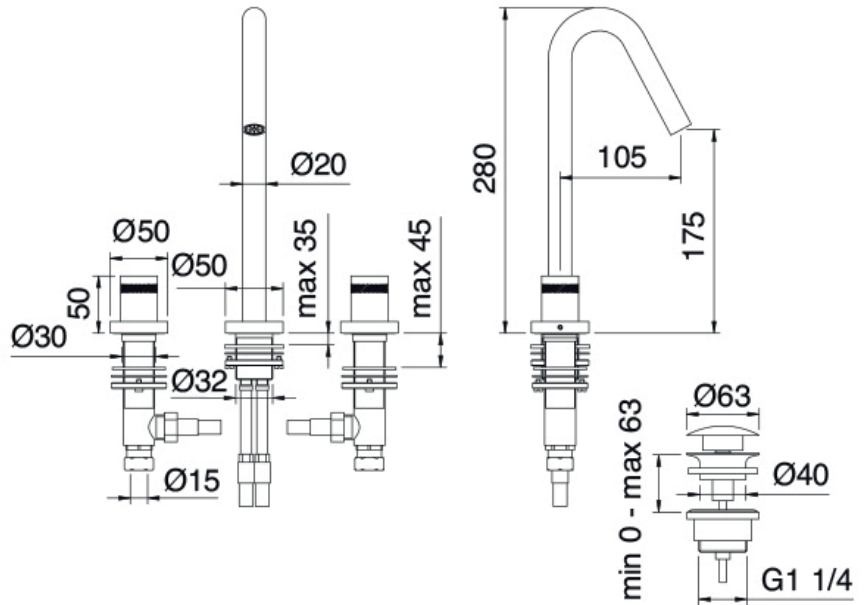

# MIDTOWN BATH TAP

Deck Mounted 3 Hole Basin Mixer with Levers

TAB-MID-BAS-3TH-CHL (Chrome)

MATERIAL: Brass

FINISHES

Chrome

Print colours may vary from original.

If you require any further assistance regarding specification data and technical advice please contact us at [enquiries@claybrookstudio.co.uk](mailto:enquiries@claybrookstudio.co.uk)