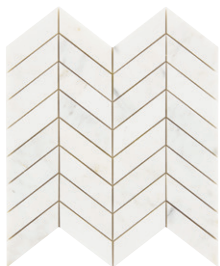

Claybrook.

EAST HAVEN

An elegant marble named after the stylish town in Connecticut. With subtle grey and gold veining, the tile varies in shading and is perfect in bathrooms and kitchens. Pieces from the range come in a number of sizes and the collection includes finishing pieces.

1 COLOUR / 1 FINISH / 4 FORMATS / 3 FINISHING PIECES / 7 MOSAICS

East Haven Chevron Mosaic

East Haven Penny Round Mosaic

COLOURS

East Haven

MOSAICS

Lattice Mosaic

Penny Round Mosaic

Arabesque Mosaic

Basket Weave Mosaic

Chevron Mosaic

Herringbone Mosaic

Hexagon Mosaic

FINISHING PIECES

Dado

Pencil

Claybrook.
EAST HAVEN

FORMAT	SIZE (mm)	THICKNESS (mm)	FINISH	COLOURS	GROUT WIDTH (mm)
Rectangle	300 x 600	10	Marble	All	3
Rectangle	75 x 150	10	Marble	All	3
Rectangle	60 x 250	10	Marble	All	3
Square	300 x 300	10	Marble	All	3
Dado	58 x 305	17	Marble	All	3
Pencil	20 x 305	15	Marble	All	3
Skirting	102 x 305	15	Marble	All	3
Arabesque Mosaic	312 x 338	10	Marble	All	3
Basket Weave Mosaic	248 x 248	10	Marble	All	3
Chevron Mosaic	305 x 317	10	Marble	All	3
Herringbone Mosaic	268 x 283	10	Marble	All	3
Hexagon Mosaic	232 x 268	10	Marble	All	3
Lattice Mosaic	263 x 301	10	Marble	All	3
Penny Round Mosaic	283 x 295	10	Marble	All	3