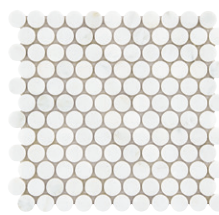

Claybrook.

EAST HAVEN

An elegant marble named after the stylish town in Connecticut. With subtle grey and gold veining, the tile varies in shading and is perfect in bathrooms and kitchens. Pieces from the range come in a number of sizes and the collection includes finishing pieces.

1 COLOUR / 1 FINISH / 4 FORMATS / 3 FINISHING PIECES / 7 MOSAICS

East Haven Chevron Mosaic

East Haven Penny Round Mosaic

COLOURS

East Haven

MOSAICS

Lattice Mosaic

Penny Round Mosaic

Arabesque Mosaic

Basket Weave Mosaic

Chevron Mosaic

Herringbone Mosaic

Hexagon Mosaic

FINISHING PIECES

Dado

Pencil

Claybrook.
EAST HAVEN

FORMAT	SIZE (mm)	THICKNESS (mm)	FINISH	COLOURS	GROUT WIDTH (mm)
Rectangle	300 x 600	10	Marble	All	3
Rectangle	75 x 150	10	Marble	All	3
Rectangle	60 x 250	10	Marble	All	3
Square	300 x 300	10	Marble	All	3
Dado	58 x 305	17	Marble	All	3
Pencil	20 x 305	15	Marble	All	3
Skirting	102 x 305	15	Marble	All	3
Arabesque Mosaic	312 x 338	10	Marble	All	3
Basket Weave Mosaic	248 x 248	10	Marble	All	3
Chevron Mosaic	305 x 317	10	Marble	All	3
Herringbone Mosaic	268 x 283	10	Marble	All	3
Hexagon Mosaic	232 x 268	10	Marble	All	3
Lattice Mosaic	263 x 301	10	Marble	All	3
Penny Round Mosaic	283 x 295	10	Marble	All	3