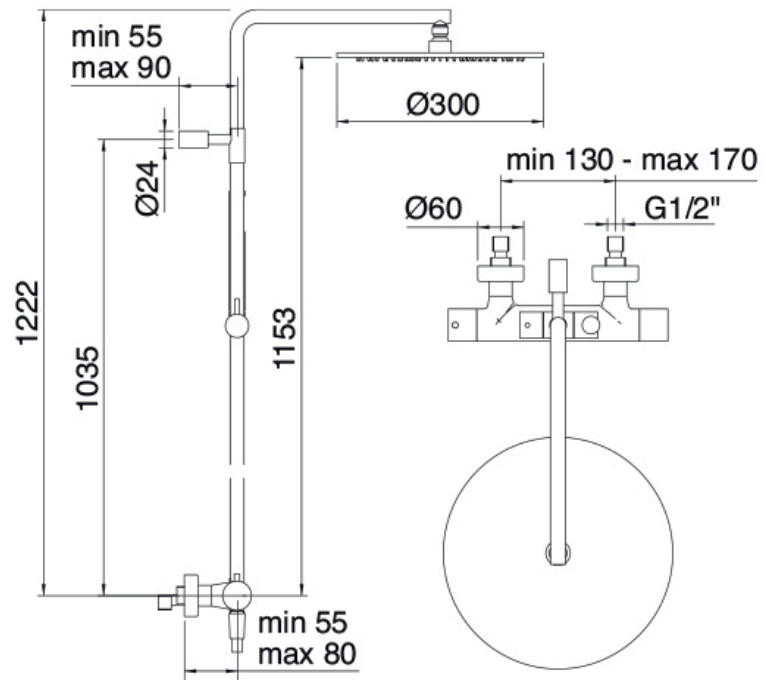

Claybrook.

MIDTOWN SHOWER

Thermostatic Exposed Shower with Levers, 300mm Rose and Hand Held Rose

SHO-MID-EXP-TES-CHL30 (Chrome)
SHO-MID-EXP-TES-MBL30 (Black)

MATERIAL: Brass

FINISHES

Chrome

Matt black