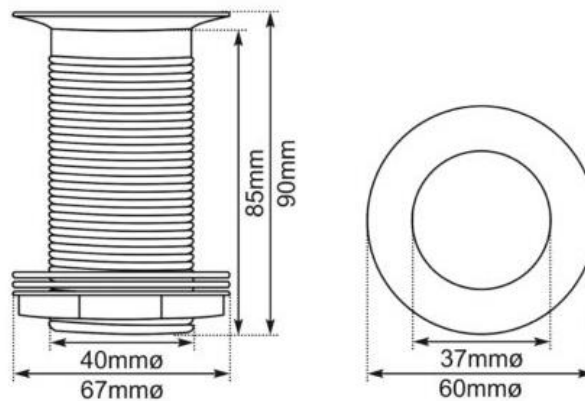

# Claybrook.

FLIP WASTE - Flip Basin Waste – without overflow in Chrome – Nickel – Brass.

Code - BAS-WAS-FLP-CHR

Code - BAS-WAS-FLP-NKL

Code - BAS-WAS-FLP-BRA

Body – Brass

Interior – Brass

Exterior – Chrome, Nickel or Brass Plated.

Weight – 0.25kg

Requires – Basin Trap, Chrome, Nickel or Brass Plated.

FLIP WASTE - Flip Basin Waste – without overflow – Chrome – Nickel – Brass. For use with The Dallas, Detroit, Denver and Lincoln bowls