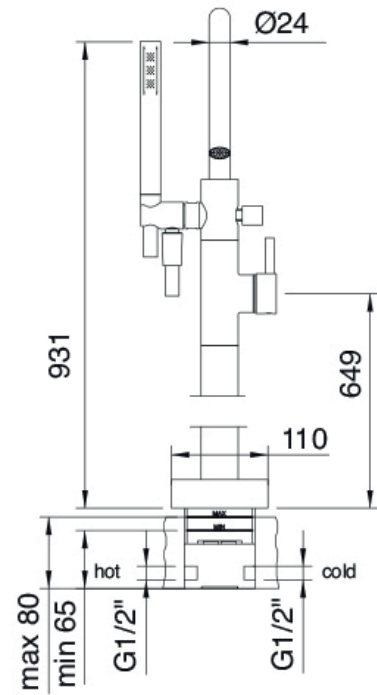

# MIDTOWN BATH TAP

Floor Mounted Bath Mixer Hand Held Shower with Lever

TAB-MID-BAT-FMB-CHL (Chrome)

MATERIAL: Brass

FINISHES

Chrome

Print colours may vary from original.

If you require any further assistance regarding specification data and technical advice please contact us at [enquiries@claybrookstudio.co.uk](mailto:enquiries@claybrookstudio.co.uk)