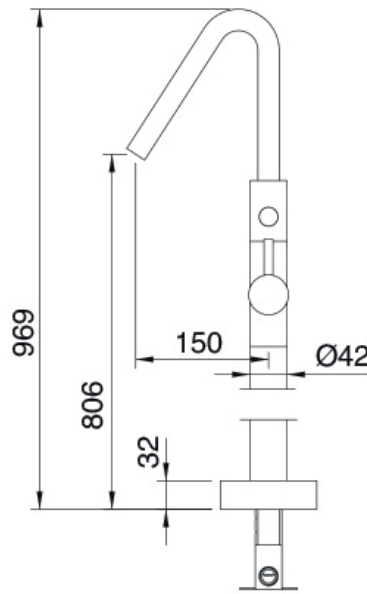

# MIDTOWN BATH TAP

Floor Mounted Bath Mixer Hand Held Shower with Lever

TAB-MID-BAT-FMB-CHL (Chrome)

MATERIAL: Brass

FINISHES

Chrome

Print colours may vary from original.

If you require any further assistance regarding specification data and technical advice please contact us at [enquiries@claybrookstudio.co.uk](mailto:enquiries@claybrookstudio.co.uk)