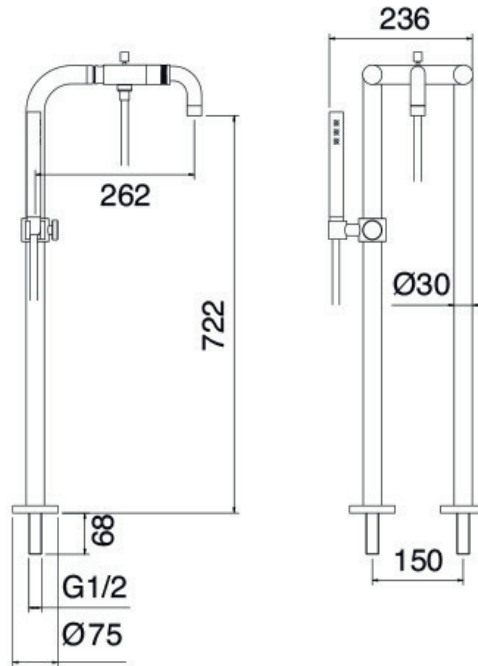

Claybrook.

MIDTOWN BATH TAP

Floor Mounted Bath Mixer Hand Held on Stand Pipes with Cross Heads

TAB-MID-BAT-FMB-CHX (Chrome)
TAB-MID-BAT-FMB-MBX (black)

MATERIAL: Brass

FINISHES

Chrome

Matt black