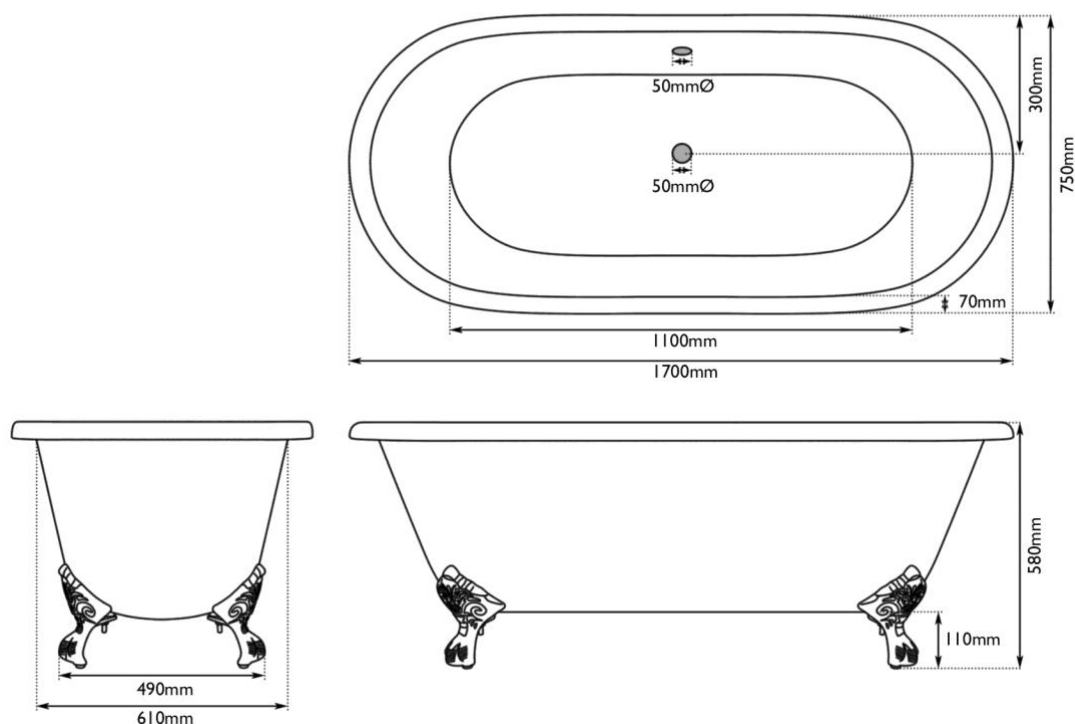

Claybrook.

HAMILTON - Double ended claw foot bath – painted in pewter lustre – 0TH

Code- BAT-HAM-CAT-FSD-PWT-0TH

Body – Cast Iron

Interior – Vitreous Enamel

Exterior - Painted in Luxurious Pewter Lustre paint finish as Standard

Feet – Painted in Pewter Lustre paint finish as Standard

Size – 170 x 75 x 58cm

Weight – 157kg

Requires - Exposed waste - not included

The Hamilton: a double ended cast iron bath with a vitreous enamel interior. The exterior is painted in a luxurious Pewter Lustre Finish as standard, ready to install. Complete with ball and claw cast iron feet painted in Pewter Lustre. Available without tap holes.