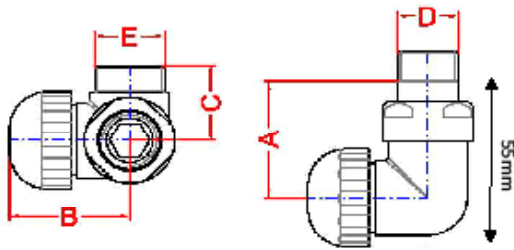

CENTRAL HEATING PACK

Thermostatic Accessory Pack

Streamline TRVs

TAP

LOCKSHIELD

THERMOSTATIC HEAD

D	E	A	B	C	D	E	A	B	C
1/2"	24-19mm	42mm	41mm	27mm	1/2"	24-19mm	42mm	32mm	27mm

CARE AND MAINTENANCE