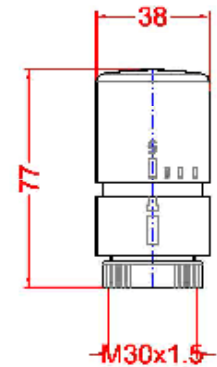

CENTRAL HEATING PACK

Thermostatic Accessory Pack

Streamline TRVs

TAP

LOCKSHIELD

THERMOSTATIC HEAD

D	E	A	B	C	D	E	A	B	C
1/2"	24-19mm	42mm	41mm	27mm	1/2"	24-19mm	42mm	32mm	27mm

CARE AND MAINTENANCE