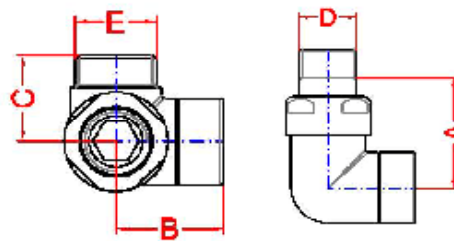

CENTRAL HEATING PACK

Thermostatic Accessory Pack

Streamline TRVs

TAP

LOCKSHIELD

THERMOSTATIC HEAD

D	E	A	B	C	D	E	A	B	C
1/2"	24-19mm	42mm	41mm	27mm	1/2"	24-19mm	42mm	32mm	27mm

CARE AND MAINTENANCE