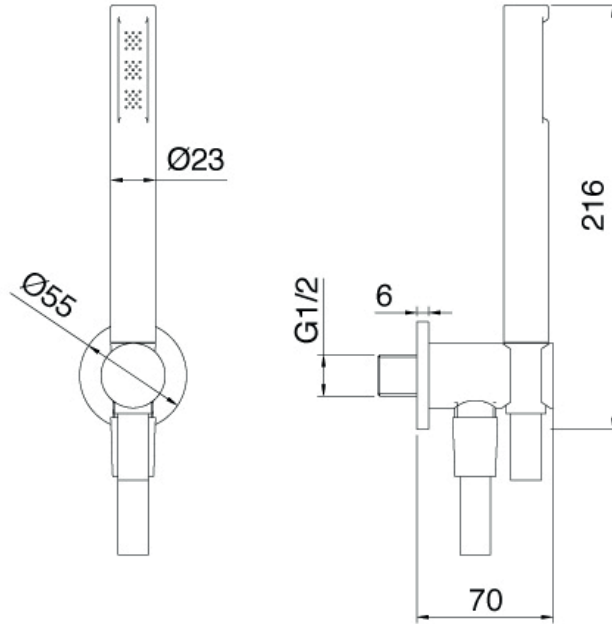

# MIDTOWN SHOWER

Hand Held Rose and Hook

SHO-MID-CON-HHH-CH (Chrome)  
SHO-MID-CON-HHH-MB (Black)

MATERIAL: Brass

FINISHES

Chrome

Matt black

Print colours may vary from original.