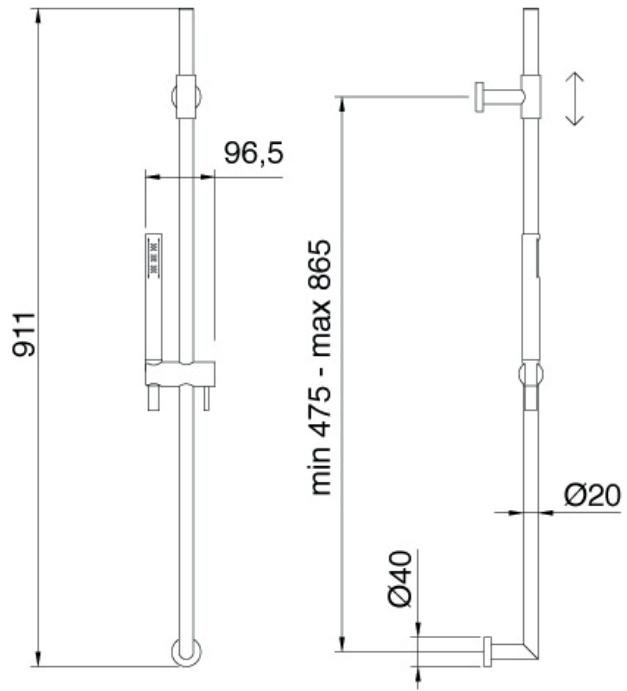

Claybrook.

MIDTOWN SHOWER

Hand Held Rose and Slider Rail

SHO-MID-CON-HHS-CH (Chrome)

SHO-MID-CON-HHS-MB (Black)

MATERIAL: Brass

FINISHES

Chrome