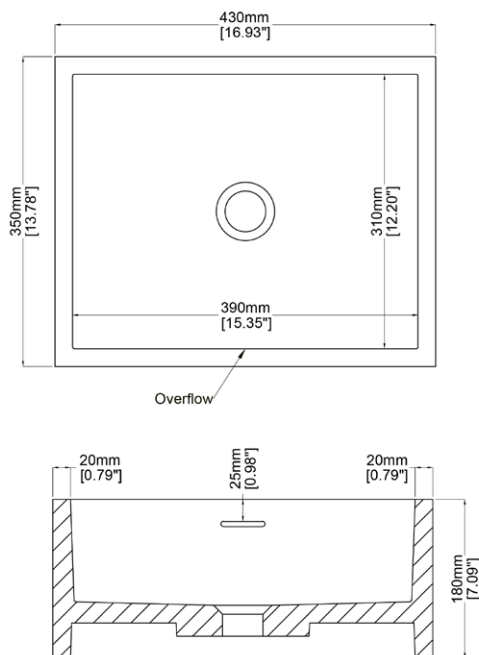

JURA MARBLEFORM BASIN

Rectangular Basin - Wall hung/Counter top

430 x 350 x 180 mm
16.93 x 13.78 x 7.09 inches

Please order Chrome/Marbleform or suitable waste separately.
If fixing to the wall please order brackets separately.

Technical Information	
Weight	17 kg / 37 lbs
Weight with Water	27 kg / 60 lbs
Capacity	10 L / 2.64 US gal
Water Depth to Overflow	89 mm / 3.5 "

* All measurements are subject to change and variation.

* This specification sheet should not be used as an installation guide. Please see Fitting Instructions on our website under Downloads.