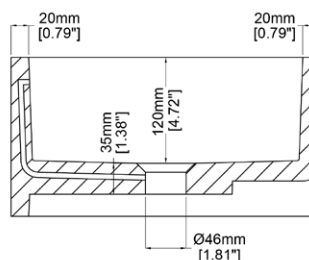

JURA MARBLEFORM BASIN

Rectangular Basin - Wall hung/Counter top

430 x 350 x 180 mm
16.93 x 13.78 x 7.09 inches

Please order Chrome/Marbleform or suitable waste separately.
If fixing to the wall please order brackets separately.

Technical Information	
Weight	17 kg / 37 lbs
Weight with Water	27 kg / 60 lbs
Capacity	10 L / 2.64 US gal
Water Depth to Overflow	89 mm / 3.5 "

* All measurements are subject to change and variation.

* This specification sheet should not be used as an installation guide. Please see Fitting Instructions on our website under Downloads.