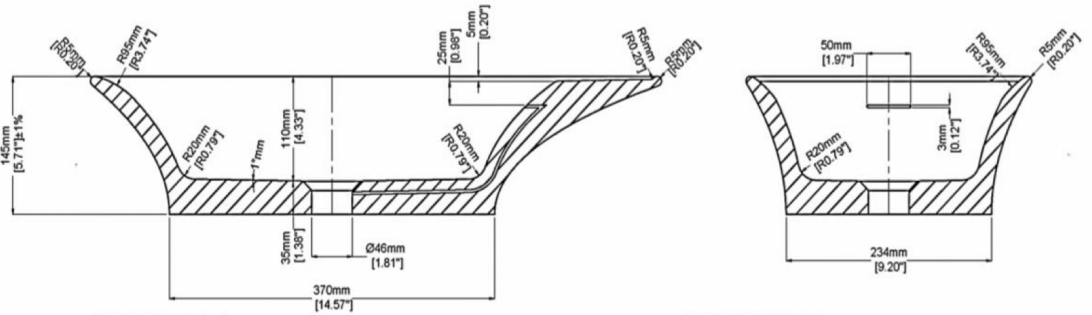

# KOSMOS MARBLEFORM BASIN

Integrated Storage Basin

BAS-KOS-MRF-NSH-WOF  
Size: L650 x w325 x h145mm

MATERIAL: Marble Composite

FINISHES:

Honed MarbleForm - Night Sky

Please order MarbleForm pop up waste separately

## TECHNICAL INFORMATION

Basin weight	15 kg / 33 lbs
Weight with water	20 kg / 44 lbs
Capacity to overflow	5 L / 1.32 US gal
Water depth to overflow	77 mm / 3.03 "