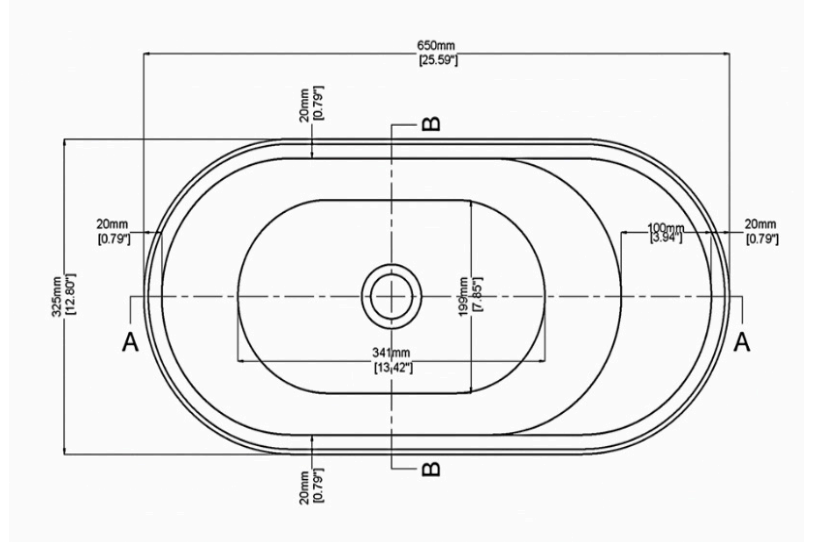

# KOSMOS MARBLEFORM BASIN

Integrated Storage Basin

BAS-KOS-MRF-NSH-WOF  
Size: L650 x w325 x h145mm

MATERIAL: Marble Composite

FINISHES:

Honed MarbleForm - Night Sky

Please order MarbleForm pop up waste separately

## TECHNICAL INFORMATION

Basin weight	15 kg / 33 lbs
Weight with water	20 kg / 44 lbs
Capacity to overflow	5 L / 1.32 US gal
Water depth to overflow	77 mm / 3.03 "