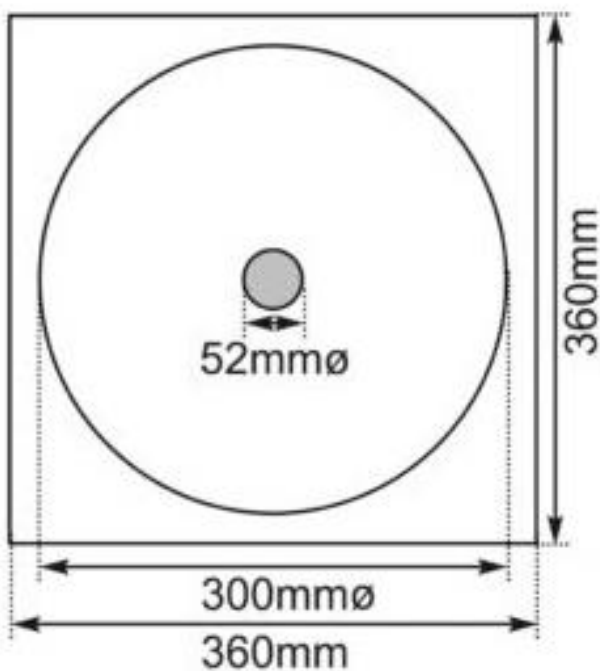

Claybrook.

LINCOLN – Square Black Marble Basin - without overflow.

Code - BAS-LIN-MAR-BLK-WOF

Body – Marble

Interior – Marble

Exterior – Marble

Size – 36 x 36 x 17.5cm

Weight – 48kg

Requires – Flip waste – unslotted – not included.

LINCOLN – Square Black Marble Basin - without overflow.