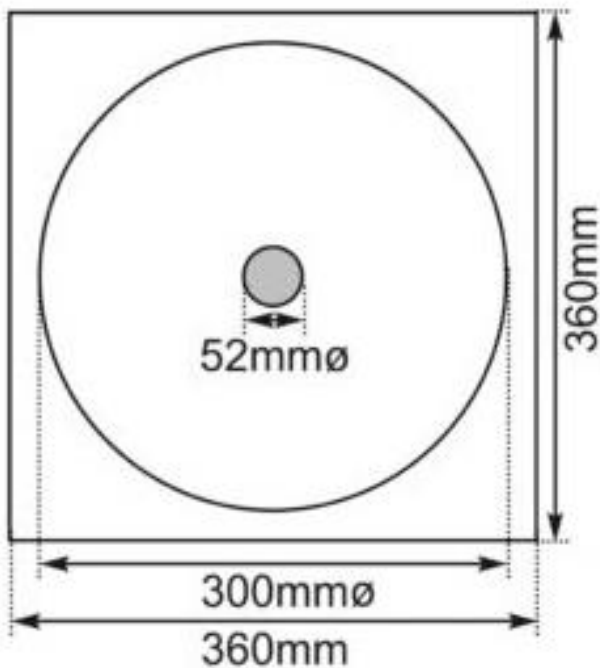

Claybrook.

LINCOLN – Square White Marble Basin - without overflow.

Code - BAS-LIN-MAR-WHT-WOF

Body – Marble

Interior – Marble

Exterior – Marble

Size – 36 x 36 x 17.5cm

Weight – 48kg

Requires – Flip waste – unslotted – not included.

LINCOLN – Square White Marble Basin - without overflow.