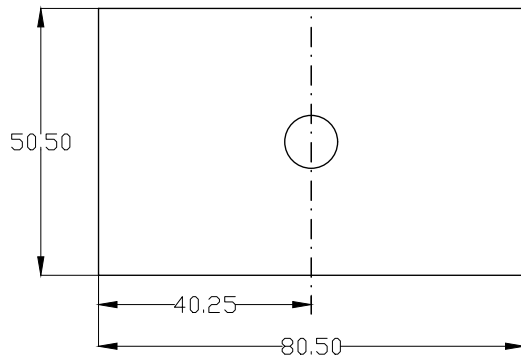

LINE DRAWINGS

WORKTOP PLAN

FRONT ELEVATION

Furniture Composed of:

- Freestanding washbasin furniture - 2 drawers 80x87x50 cm (WxHxD)
- Colour: Natural Yarn or Grey Cord
- Solid Surface cover with hole for basin waste 80.5x50.5x1.2 cm (WxDxH)