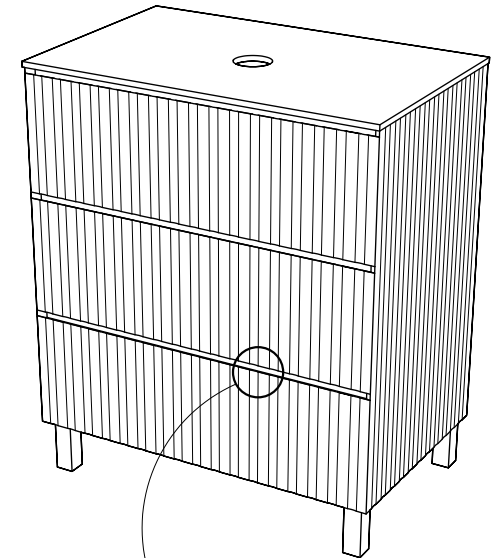

LINE DRAWINGS

WORKTOP PLAN

FRONT ELEVATION

Furniture Composed of:

- Freestanding washbasin furniture - 2 drawers 80x87x50 cm (WxHxD)
- Colour: Natural Yarn or Grey Cord
- Solid Surface cover with hole for basin waste 80.5x50.5x1.2 cm (WxDxH)

Drawer Pull

# Claybrook.

Model

Loop - Freestanding - 3 Drawer Bathroom Cabinet