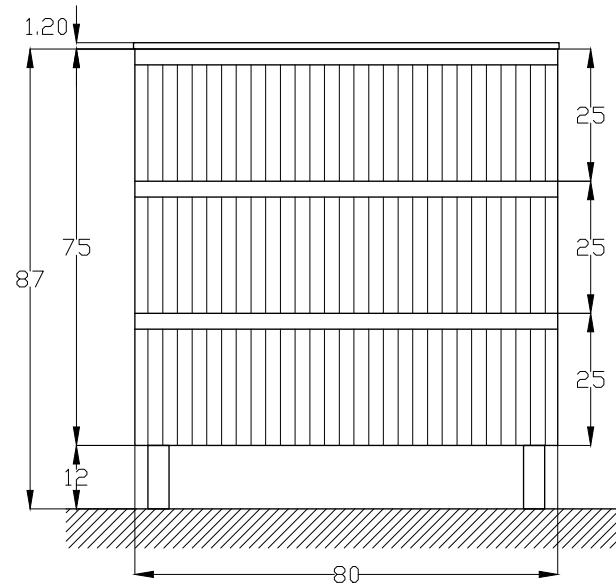

LINE DRAWINGS

WORKTOP PLAN

FRONT ELEVATION

Furniture Composed of:

- Freestanding washbasin furniture - 2 drawers 80x87x50 cm (WxHxD)
- Colour: Natural Yarn or Grey Cord
- Solid Surface cover with hole for basin waste 80.5x50.5x1.2 cm (WxDxH)

Drawer Pull