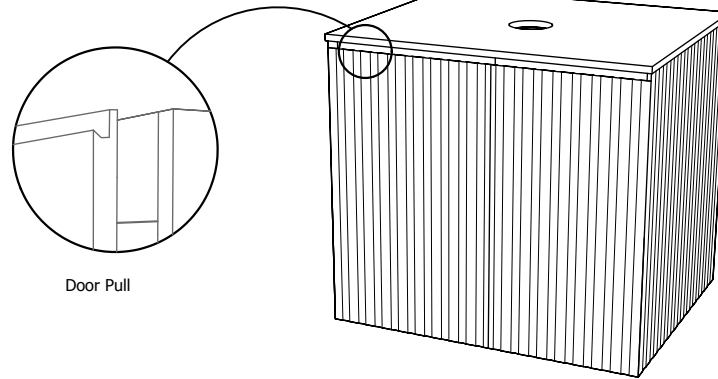

LINE DRAWINGS

FRONT ELEVATION

WORKTOP PLAN

Door Pull

Furniture Composed of:

Suspended washbasin furniture - 2 doors 60x54x50 cm (WxHxD)

Colour: Natural Yarn or Grey Cord

Solid Surface cover with hole for basin waste 60.5x50.5x1.2 cm (WxDxH)

Model
Loop - Wall Hung - 2 Door Bathroom Cabinet

Claybrook.