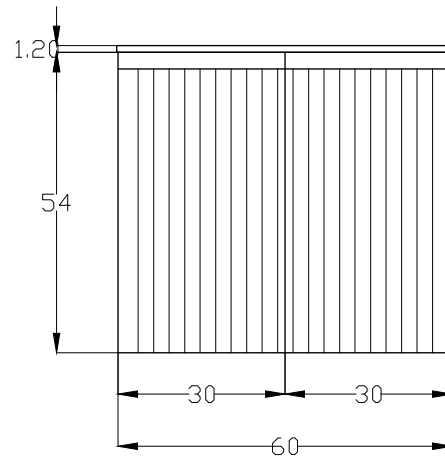

LINE DRAWINGS

FRONT ELEVATION

WORKTOP PLAN

Door Pull

Furniture Composed of:

Suspended washbasin furniture - 2 doors 60x54x50 cm (WxHxD)

Colour: Natural Yarn or Grey Cord

Solid Surface cover with hole for basin waste 60.5x50.5x1.2 cm (WxDxH)

Model
Loop - Wall Hung - 2 Door Bathroom Cabinet

Claybrook.