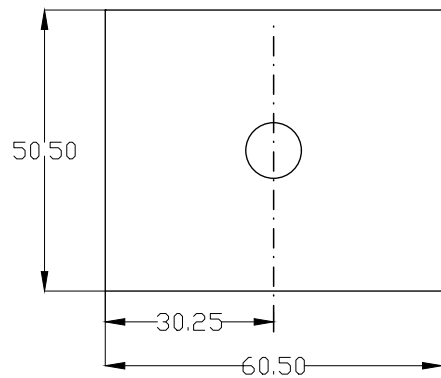

LINE DRAWINGS

FRONT ELEVATION

WORKTOP PLAN

Door Pull

Furniture Composed of:

Suspended washbasin furniture - 2 doors 60x54x50 cm (WxHxD)

Colour: Natural Yarn or Grey Cord

Solid Surface cover with hole for basin waste 60.5x50.5x1.2 cm (WxDxH)