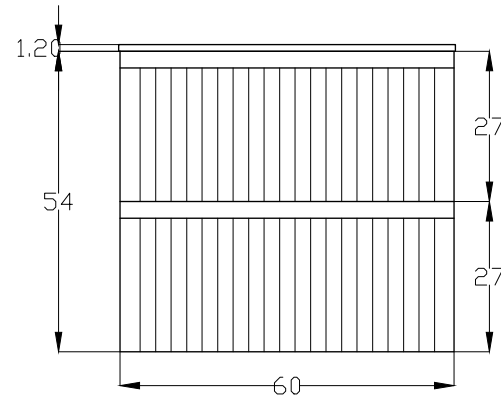

LINE DRAWINGS

FRONT ELEVATION

WORKTOP PLAN

Drawer Pull

Furniture Composed of:

Suspended washbasin furniture - 2 drawers 60x54x50 cm (WxHxD)

Colour: Natural Yarn or Grey Cord

Solid Surface cover with hole for basin waste 60.5x50.5x1.2 cm (WxDxH)

Claybrook.

Model

Loop - Freestanding - 2 Drawer 60 Bathroom Cabinet