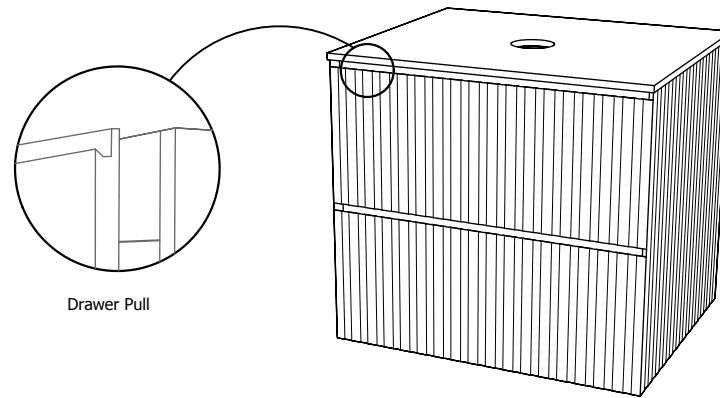

LINE DRAWINGS

FRONT ELEVATION

WORKTOP PLAN

Drawer Pull

Furniture Composed of:

Suspended washbasin furniture - 2 drawers 60x54x50 cm (WxHxD)

Colour: Natural Yarn or Grey Cord

Solid Surface cover with hole for basin waste 60.5x50.5x1.2 cm (WxDxH)

Claybrook.

Model

Loop - Freestanding - 2 Drawer 60 Bathroom Cabinet