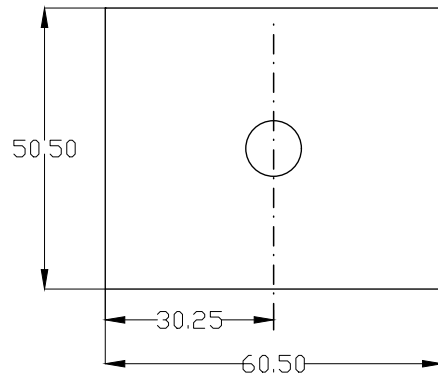

LINE DRAWINGS

FRONT ELEVATION

WORKTOP PLAN

Drawer Pull

Furniture Composed of:

Suspended washbasin furniture - 2 drawers 60x54x50 cm (WxHxD)

Colour: Natural Yarn or Grey Cord

Solid Surface cover with hole for basin waste 60.5x50.5x1.2 cm (WxDxH)

Claybrook.

Model

Loop - Freestanding - 2 Drawer 60 Bathroom Cabinet