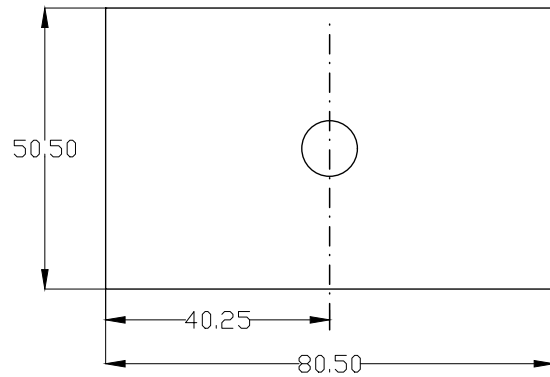

LINE DRAWINGS

FRONT ELEVATION

WORKTOP PLAN

Drawer Pull

Furniture Composed of:

Suspended washbasin furniture - 2 drawers 80x54x50 cm (WxHxD)

Colour: Natural Yarn or Grey Cord

Solid Surface cover with hole for basin waste 80.5x50.5x1.2 cm (WxDxH)

# Claybrook.

Model

Loop - Freestanding - 2 Drawer 80 Bathroom Cabinet