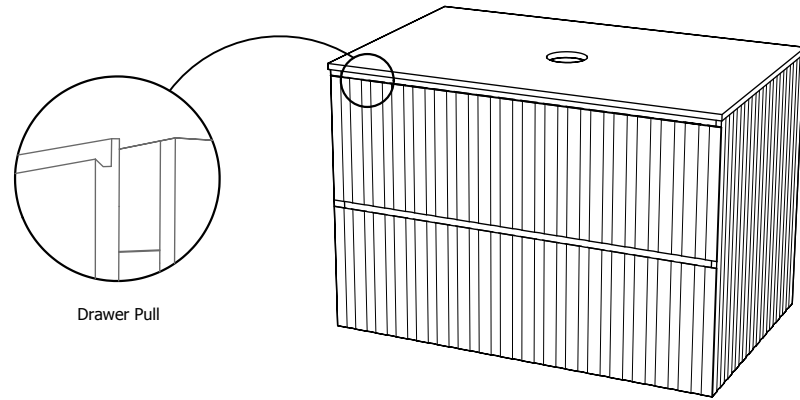

LINE DRAWINGS

FRONT ELEVATION

WORKTOP PLAN

Drawer Pull

Furniture Composed of:

Suspended washbasin furniture - 2 drawers 80x54x50 cm (WxHxD)

Colour: Natural Yarn or Grey Cord

Solid Surface cover with hole for basin waste 80.5x50.5x1.2 cm (WxDxH)

# Claybrook.

Model

Loop - Freestanding - 2 Drawer 80 Bathroom Cabinet