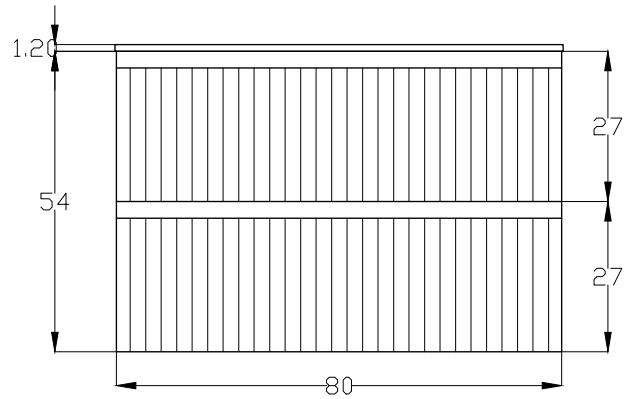

LINE DRAWINGS

FRONT ELEVATION

WORKTOP PLAN

Drawer Pull

Furniture Composed of:

Suspended washbasin furniture - 2 drawers 80x54x50 cm (WxHxD)

Colour: Natural Yarn or Grey Cord

Solid Surface cover with hole for basin waste 80.5x50.5x1.2 cm (WxDxH)

# Claybrook.

Model

Loop - Freestanding - 2 Drawer 80 Bathroom Cabinet