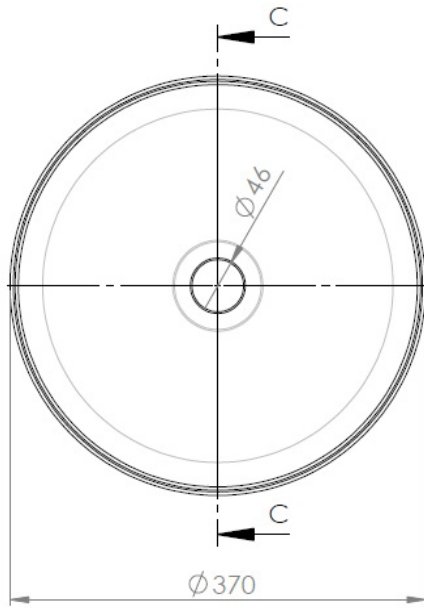

# LOOP ROUND WASHBASIN

MATERIAL: Ceramic

Please order basin waste and taps separately

Print colours may vary from original.

If you require any further assistance regarding specification data and technical advice please contact us at [enquiries@claybrookstudio.co.uk](mailto:enquiries@claybrookstudio.co.uk)