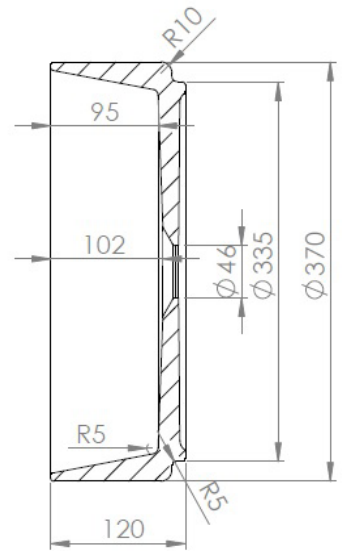

# LOOP ROUND WASHBASIN

MATERIAL: Ceramic

Please order basin waste and taps separately

Print colours may vary from original.

If you require any further assistance regarding specification data and technical advice please contact us at [enquiries@claybrookstudio.co.uk](mailto:enquiries@claybrookstudio.co.uk)