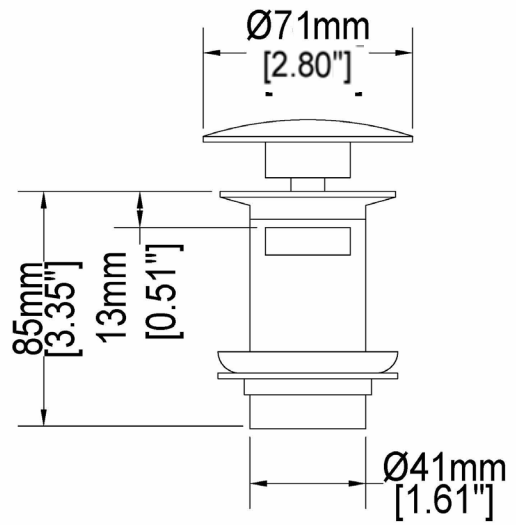

Claybrook.

MARBLEFORM BASIN WASTE

Pop up Waste - Slotted and Unslotted

BAS-WAS-MRF-CLK-DWH-NOF - Unslotted (Without overflow)

BAS-WAS-MRF-CLK-DWH-WOF - Slotted (With overflow)

Size: dia 710mm

MATERIAL: Marble Composite