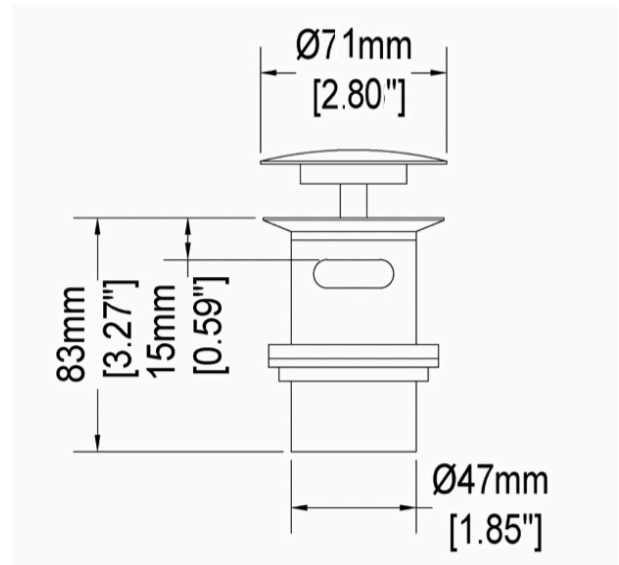

# MARBLEFORM BATH WASTE

Pop up Waste - Slotted

BAT-WAS-MRF-CLK-DWH - Slotted (With overflow)  
BAT-WAS-MRF-CHR-WOF - Slotted (With overflow)  
Size: dia 710mm

MATERIAL: Marble Composite/Chrome