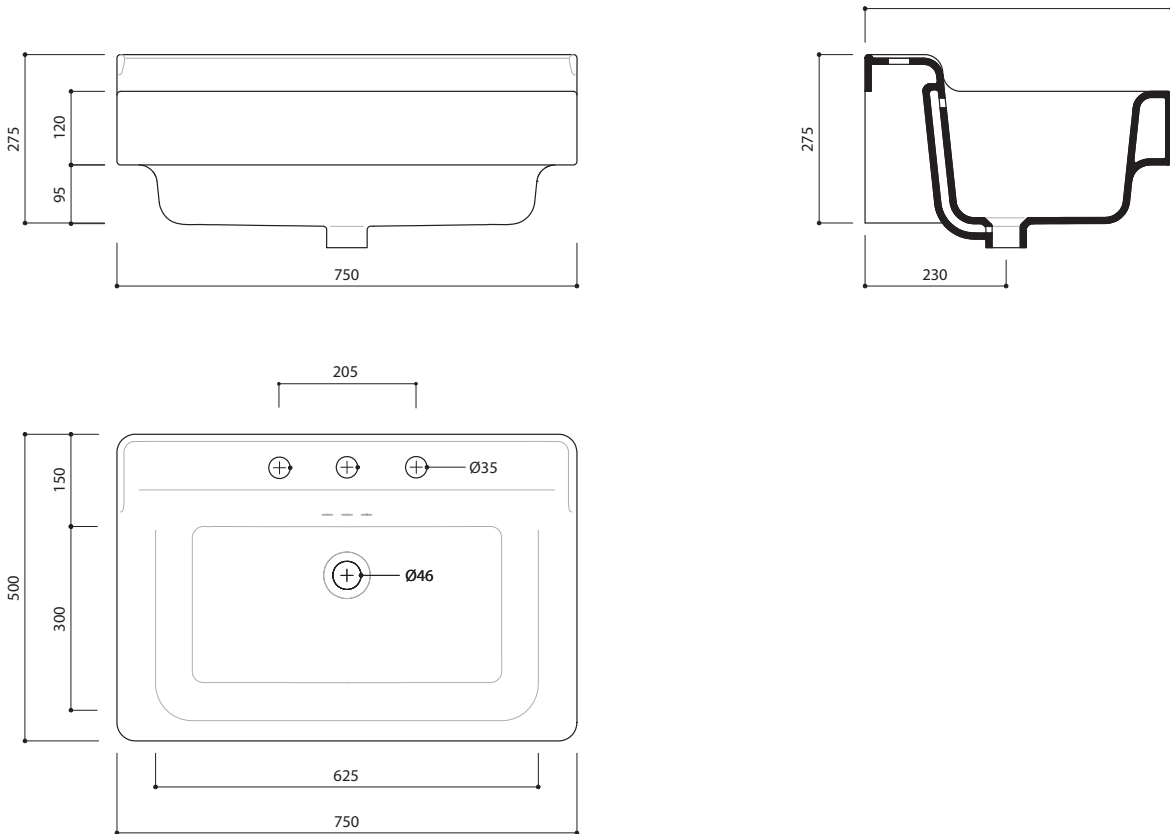

# SPITALFIELDS

Medium Console Basin for Stand

BAS-SPI-CER-CON-MED-WHT-WOF

Size: L750 x d500 x h275mm

Tap holes: 3

MATERIAL: Ceramic

Please order waste separately

Print colours may vary from original.