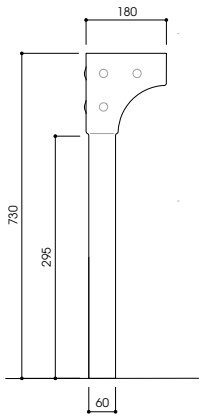

Claybrook.

SPITALFIELDS

Metal Legs for Medium Console Basin

BAS-SPI-CER-CON-MED-WHT-WOF
BAS-SPI-CER-CON-MED-BLK-WOF
Size: L720 x d485 x h730 mm

MATERIAL: Painted Metal

LEG COLOUR OPTIONS:

White

Black