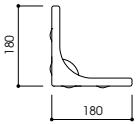

Claybrook.

SPITALFIELDS

Metal Legs for Medium Console Basin

BAS-SPI-CER-CON-MED-WHT-WOF
BAS-SPI-CER-CON-MED-BLK-WOF
Size: L720 x d485 x h730 mm

MATERIAL: Painted Metal

LEG COLOUR OPTIONS:

White

Black