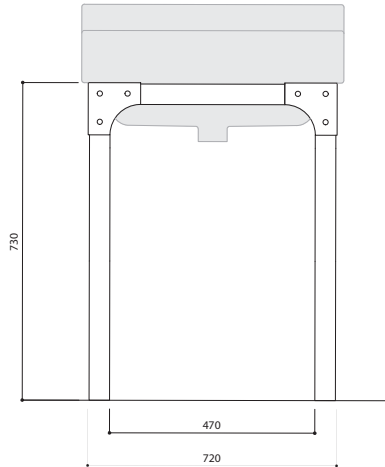

Claybrook.

SPITALFIELDS

Metal Legs for Medium Console Basin

BAS-SPI-CER-CON-MED-WHT-WOF
BAS-SPI-CER-CON-MED-BLK-WOF
Size: L720 x d485 x h730 mm

MATERIAL: Painted Metal

LEG COLOUR OPTIONS:

White

Black