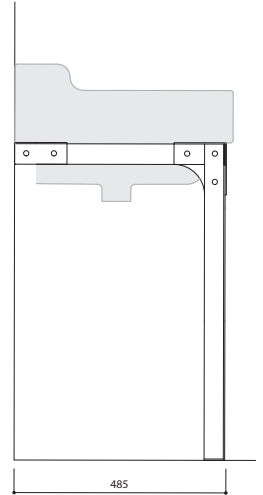

Claybrook.

SPITALFIELDS

Metal Legs for Medium Console Basin

BAS-SPI-CER-CON-MED-WHT-WOF
BAS-SPI-CER-CON-MED-BLK-WOF
Size: L720 x d485 x h730 mm

MATERIAL: Painted Metal

LEG COLOUR OPTIONS:

White

Black