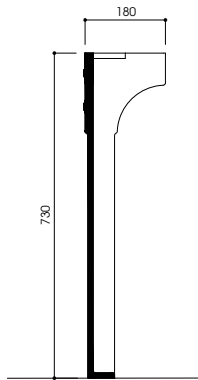

Claybrook.

SPITALFIELDS

Metal Legs for Medium Console Basin

BAS-SPI-CER-CON-MED-WHT-WOF
BAS-SPI-CER-CON-MED-BLK-WOF
Size: L720 x d485 x h730 mm

MATERIAL: Painted Metal

LEG COLOUR OPTIONS:

White

Black