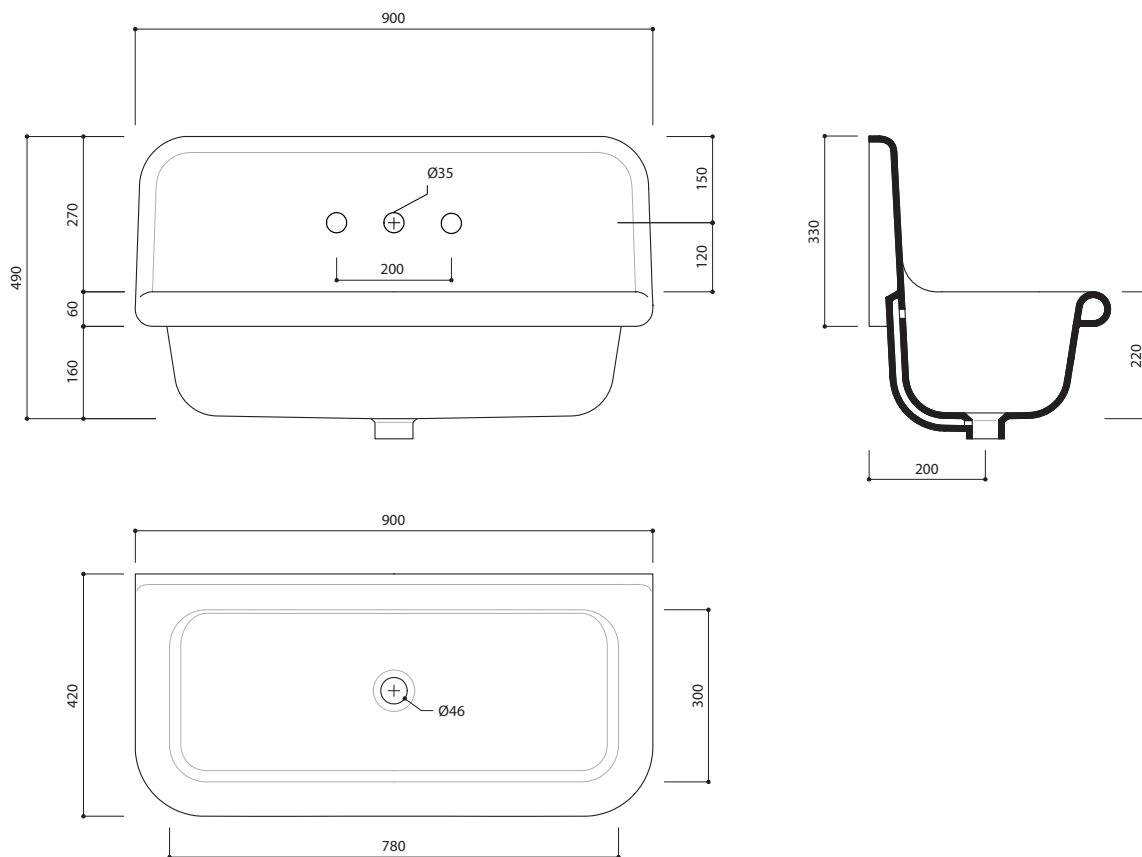

# SMITHFIELD

Wall Hung 90cm Basin

BAS-SMI-CER-MED-WHT-WOF

Size: L900 x d420 x h490mm

Tap holes: 3

MATERIAL: Ceramic

Underside of basin can be painted in Eggshell

Please order waste separately