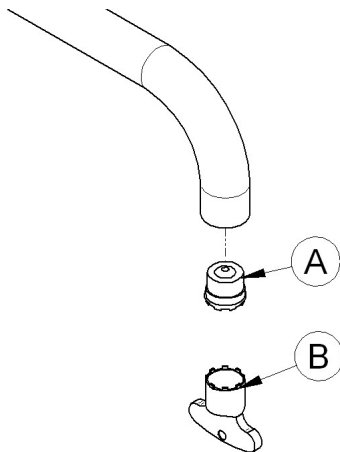

MIDTOWN TAPS

Fitting Instructions for Midtown Wall Mounted 3 Hole Basin Mixer

Fit in flange (1)
Turn cover (2) in completely
Fit in handle (3)
Turn retain grub screw (4) in

Spout installation

Fit in flange (1) in the spout

Fit in spout in the spindle

Turn retain grub screw (3) in

Print colours may vary from original.

If you require any further assistance regarding specification data and technical advice please contact us at enquiries@claybrookstudio.co.uk

MIDTOWN TAPS

Fitting Instructions for Midtown Wall Mounted 3 Hole Basin Mixer

Headwork change

- Unscrew retain grub screw (8)*
- Remove handle (7)*
- Unscrew cover (6)*
- Remove flange (5)*
- Unscrew extension (4)*
- Unscrew screw (3)*
- Remove extension (2)*
- Unscrew headwork*

Put new headwork

- Turn headwork in completely*
- Fit in extension (2)*
- Turn the screw (3) in*
- Turn the extension (4) in*
- Fit in flange (5)*

Aerator cleaning

- Unscrew aerator with the appropriate key*
- Clean the aerator*
- Turn aerator in*