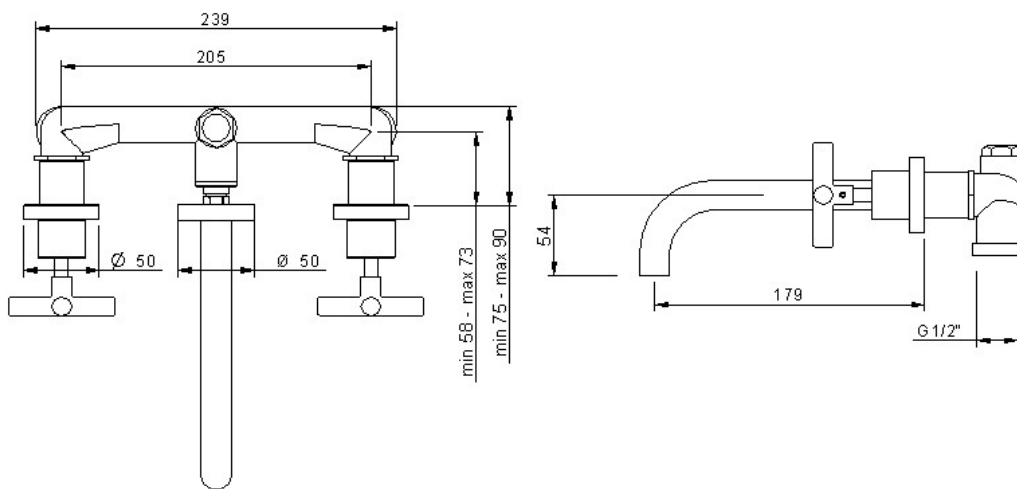

Claybrook.

MIDTOWN TAPS

Fitting Instructions for Midtown Wall Mounted 3 Hole Basin Mixer

-Mount concealed parts according to the above instructions

Print colours may vary from original.

If you require any further assistance regarding specification data and technical advice please contact us at enquiries@claybrookstudio.co.uk

MIDTOWN TAPS

Fitting Instructions for Midtown Wall Mounted 3 Hole Basin Mixer

Fit in flange (1)
Turn cover (2) in completely
Fit in handle (3)
Turn retain grub screw (4) in

Spout installation

Fit in flange (1) in the spout

Fit in spout in the spindle

Turn retain grub screw (3) in

Print colours may vary from original.

If you require any further assistance regarding specification data and technical advice please contact us at enquiries@claybrookstudio.co.uk

MIDTOWN TAPS

Fitting Instructions for Midtown Wall Mounted 3 Hole Basin Mixer

Headwork change

- Unscrew retain grub screw (8)*
- Remove handle (7)*
- Unscrew cover (6)*
- Remove flange (5)*
- Unscrew extension (4)*
- Unscrew screw (3)*
- Remove extension (2)*
- Unscrew headwork*