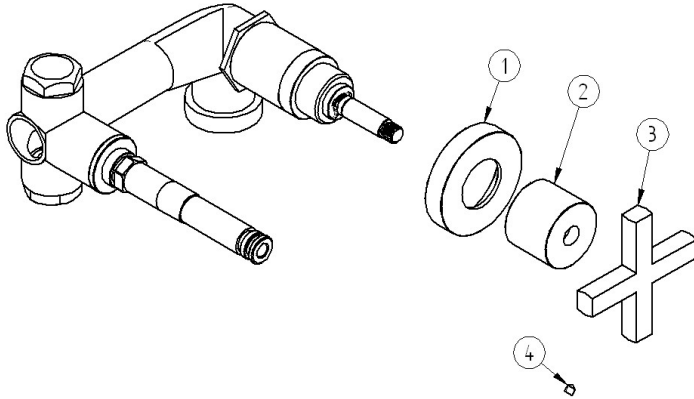

Claybrook.

MIDTOWN TAPS

Fitting Instructions for Midtown Wall Mounted 3 Hole Basin Mixer

-Mount concealed parts according to the above instructions

Print colours may vary from original.

If you require any further assistance regarding specification data and technical advice please contact us at enquiries@claybrookstudio.co.uk

MIDTOWN TAPS

Fitting Instructions for Midtown Wall Mounted 3 Hole Basin Mixer

Fit in flange (1)
Turn cover (2) in completely
Fit in handle (3)
Turn retain grub screw (4) in

Spout installation

Fit in flange (1) in the spout

Fit in spout in the spindle

Turn retain grub screw (3) in

Print colours may vary from original.

If you require any further assistance regarding specification data and technical advice please contact us at enquiries@claybrookstudio.co.uk

MIDTOWN TAPS

Fitting Instructions for Midtown Wall Mounted 3 Hole Basin Mixer

Headwork change

- Unscrew retain grub screw (8)*
- Remove handle (7)*
- Unscrew cover (6)*
- Remove flange (5)*
- Unscrew extension (4)*
- Unscrew screw (3)*
- Remove extension (2)*
- Unscrew headwork*