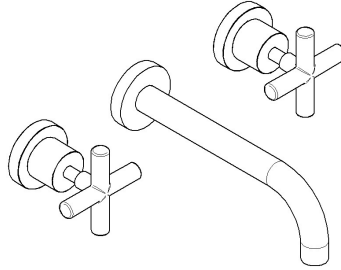

Claybrook.

MIDTOWN TAPS

Fitting Instructions for Midtown Wall Mounted 3 Hole Basin Mixer

-Mount concealed parts according to the above instructions

Print colours may vary from original.

If you require any further assistance regarding specification data and technical advice please contact us at enquiries@claybrookstudio.co.uk

MIDTOWN TAPS

Fitting Instructions for Midtown Wall Mounted 3 Hole Basin Mixer

Fit in flange (1)
Turn cover (2) in completely
Fit in handle (3)
Turn retain grub screw (4) in

Spout installation

Fit in flange (1) in the spout

Fit in spout in the spindle

Turn retain grub screw (3) in

Print colours may vary from original.

If you require any further assistance regarding specification data and technical advice please contact us at enquiries@claybrookstudio.co.uk

MIDTOWN TAPS

Fitting Instructions for Midtown Wall Mounted 3 Hole Basin Mixer

Headwork change

- Unscrew retain grub screw (8)*
- Remove handle (7)*
- Unscrew cover (6)*
- Remove flange (5)*
- Unscrew extension (4)*
- Unscrew screw (3)*
- Remove extension (2)*
- Unscrew headwork*