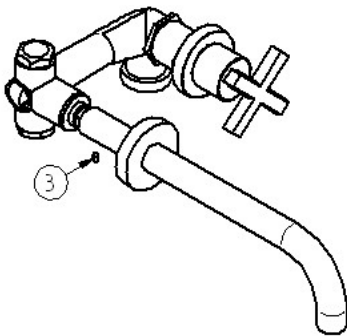

Claybrook.

MIDTOWN TAPS

Fitting Instructions for Midtown Wall Mounted 3 Hole Basin Mixer

-Mount concealed parts according to the above instructions

Print colours may vary from original.

If you require any further assistance regarding specification data and technical advice please contact us at enquiries@claybrookstudio.co.uk

MIDTOWN TAPS

Fitting Instructions for Midtown Wall Mounted 3 Hole Basin Mixer

Fit in flange (1)
Turn cover (2) in completely
Fit in handle (3)
Turn retain grub screw (4) in

Spout installation

Fit in flange (1) in the spout

Fit in spout in the spindle

Turn retain grub screw (3) in

Print colours may vary from original.

If you require any further assistance regarding specification data and technical advice please contact us at enquiries@claybrookstudio.co.uk

MIDTOWN TAPS

Fitting Instructions for Midtown Wall Mounted 3 Hole Basin Mixer

Headwork change

- Unscrew retain grub screw (8)*
- Remove handle (7)*
- Unscrew cover (6)*
- Remove flange (5)*
- Unscrew extension (4)*
- Unscrew screw (3)*
- Remove extension (2)*
- Unscrew headwork*