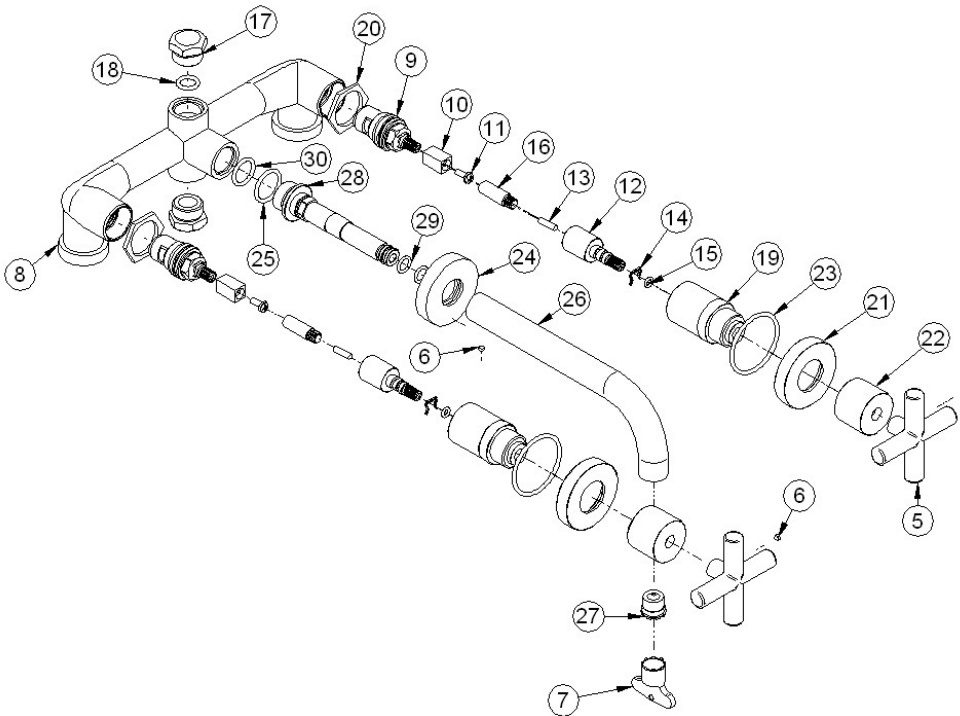

MIDTOWN TAPS

Fitting Instructions for Midtown Wall Mounted 3 Hole Basin Mixer

Pos.	Codice	Q.tà
5	RTMA132CC	2
6	RTVI138ZZ	3
7	RTAT109ZZ	1
8	RYAA7260ZZ04	1
9	RTVT101ZZ	2
10	RYAA7260ZZ07	2
11	RTVI131ZZ	2
12	RYAG0160ZZ15	2
13	RTVI129ZZ	2
14	RTCR112ZZ	2
15	RTGO254ZZ	2
16	RYAG0115CC11	2
17	RYAA7260ZZ08	2
18	RTGO502ZZ	2
19	RYAG0160ZZ18	2
20	RYAA7260ZZ09	2
21	RYAG0160CC20	2
22	RYAG0115CC09	2
23	RTGO530ZZ	2
24	RYAA7260CC10	1
25	RTGO460ZZ	1
26	RYIT7551CC01	1
27	RTAE111ZZ	1
28	RYAG0160ZZ02	1
29	RTGO309ZZ	2
30	RTGO459ZZ	1

Print colours may vary from original.

If you require any further assistance regarding specification data and technical advice please contact us at enquiries@claybrookstudio.co.uk