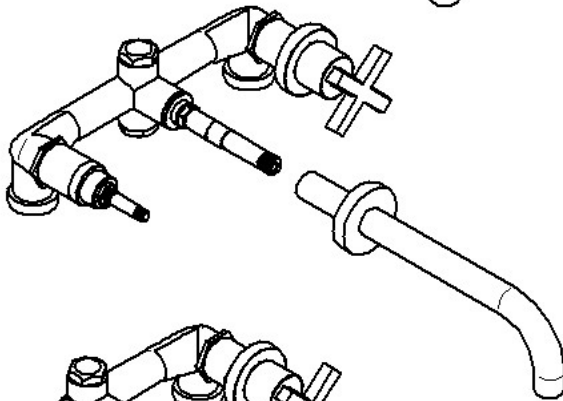

Claybrook.

MIDTOWN TAPS

Fitting Instructions for Midtown Wall Mounted 3 Hole Basin Mixer

-Mount concealed parts according to the above instructions

Print colours may vary from original.

If you require any further assistance regarding specification data and technical advice please contact us at enquiries@claybrookstudio.co.uk

MIDTOWN TAPS

Fitting Instructions for Midtown Wall Mounted 3 Hole Basin Mixer

Fit in flange (1)
Turn cover (2) in completely
Fit in handle (3)
Turn retain grub screw (4) in

Spout installation

Fit in flange (1) in the spout

Fit in spout in the spindle

Turn retain grub screw (3) in

Print colours may vary from original.

If you require any further assistance regarding specification data and technical advice please contact us at enquiries@claybrookstudio.co.uk

MIDTOWN TAPS

Fitting Instructions for Midtown Wall Mounted 3 Hole Basin Mixer

Headwork change

- Unscrew retain grub screw (8)*
- Remove handle (7)*
- Unscrew cover (6)*
- Remove flange (5)*
- Unscrew extension (4)*
- Unscrew screw (3)*
- Remove extension (2)*
- Unscrew headwork*