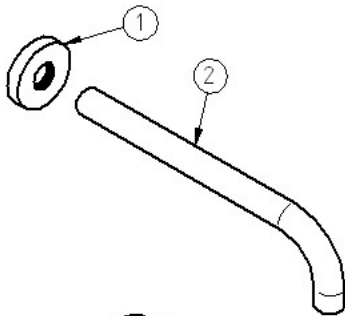

Claybrook.

MIDTOWN TAPS

Fitting Instructions for Midtown Wall Mounted 3 Hole Basin Mixer

-Mount concealed parts according to the above instructions

Print colours may vary from original.

If you require any further assistance regarding specification data and technical advice please contact us at enquiries@claybrookstudio.co.uk

MIDTOWN TAPS

Fitting Instructions for Midtown Wall Mounted 3 Hole Basin Mixer

Fit in flange (1)
Turn cover (2) in completely
Fit in handle (3)
Turn retain grub screw (4) in

Spout installation

Fit in flange (1) in the spout

Fit in spout in the spindle

Turn retain grub screw (3) in

Print colours may vary from original.

If you require any further assistance regarding specification data and technical advice please contact us at enquiries@claybrookstudio.co.uk

MIDTOWN TAPS

Fitting Instructions for Midtown Wall Mounted 3 Hole Basin Mixer

Headwork change

- Unscrew retain grub screw (8)*
- Remove handle (7)*
- Unscrew cover (6)*
- Remove flange (5)*
- Unscrew extension (4)*
- Unscrew screw (3)*
- Remove extension (2)*
- Unscrew headwork*