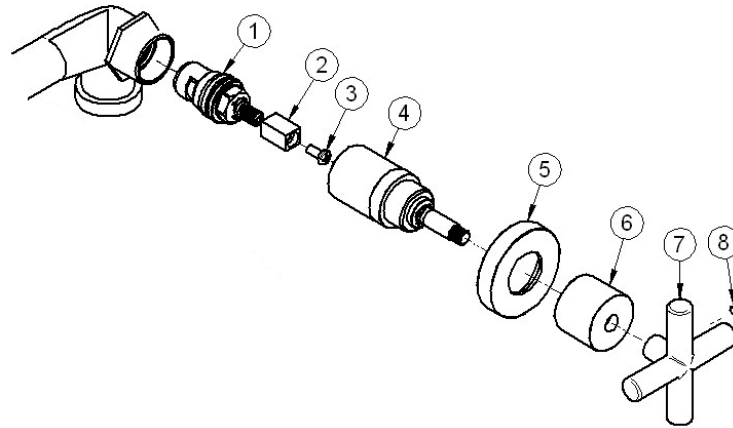

Claybrook.

MIDTOWN TAPS

Fitting Instructions for Midtown Wall Mounted 3 Hole Basin Mixer

-Mount concealed parts according to the above instructions

Print colours may vary from original.

If you require any further assistance regarding specification data and technical advice please contact us at enquiries@claybrookstudio.co.uk

MIDTOWN TAPS

Fitting Instructions for Midtown Wall Mounted 3 Hole Basin Mixer

Fit in flange (1)
Turn cover (2) in completely
Fit in handle (3)
Turn retain grub screw (4) in

Spout installation

Fit in flange (1) in the spout

Fit in spout in the spindle

Turn retain grub screw (3) in

Print colours may vary from original.

If you require any further assistance regarding specification data and technical advice please contact us at enquiries@claybrookstudio.co.uk

MIDTOWN TAPS

Fitting Instructions for Midtown Wall Mounted 3 Hole Basin Mixer

Headwork change

- Unscrew retain grub screw (8)*
- Remove handle (7)*
- Unscrew cover (6)*
- Remove flange (5)*
- Unscrew extension (4)*
- Unscrew screw (3)*
- Remove extension (2)*
- Unscrew headwork*