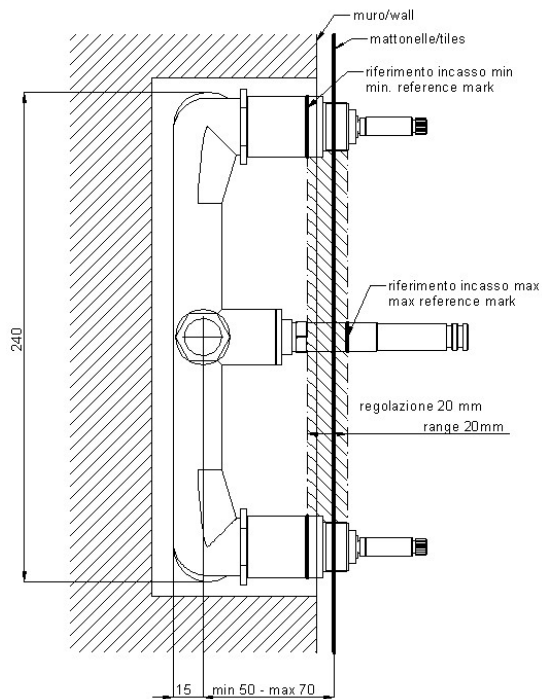

Claybrook.

MIDTOWN TAPS

Fitting Instructions for Midtown Wall Mounted 3 Hole Basin Mixer

-Mount concealed parts according to the above instructions

Print colours may vary from original.

If you require any further assistance regarding specification data and technical advice please contact us at enquiries@claybrookstudio.co.uk

MIDTOWN TAPS

Fitting Instructions for Midtown Wall Mounted 3 Hole Basin Mixer

Fit in flange (1)
Turn cover (2) in completely
Fit in handle (3)
Turn retain grub screw (4) in

Spout installation

Fit in flange (1) in the spout

Fit in spout in the spindle

Turn retain grub screw (3) in

Print colours may vary from original.

If you require any further assistance regarding specification data and technical advice please contact us at enquiries@claybrookstudio.co.uk

MIDTOWN TAPS

Fitting Instructions for Midtown Wall Mounted 3 Hole Basin Mixer

Headwork change

- Unscrew retain grub screw (8)*
- Remove handle (7)*
- Unscrew cover (6)*
- Remove flange (5)*
- Unscrew extension (4)*
- Unscrew screw (3)*
- Remove extension (2)*
- Unscrew headwork*