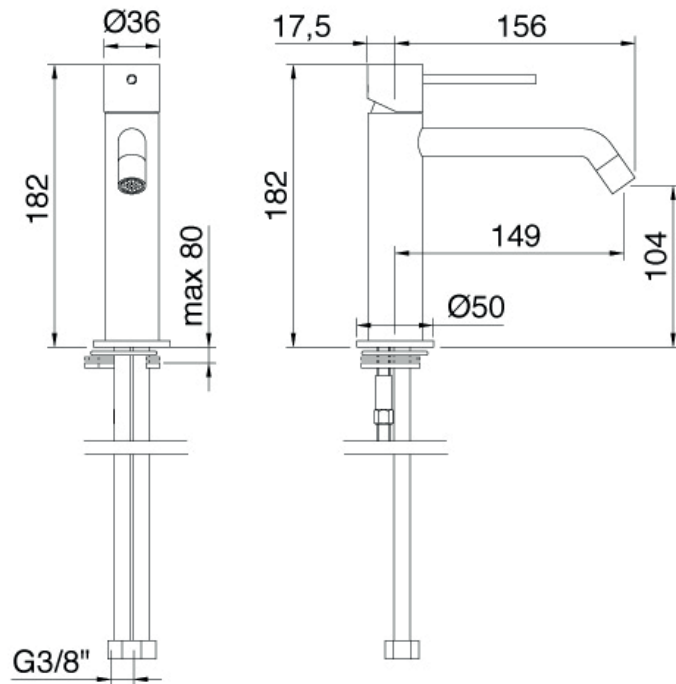

Claybrook.

MIDTOWN BASIN TAP

Mono Basin Mixer with Lever

TAP-MID-BAS-SGL-CH (Chrome)

TAP-MID-BAS-SGL-MB (black)

MATERIAL: Brass

FINISHES

Chrome