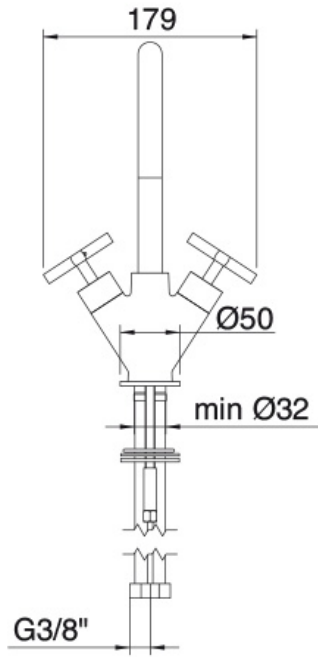

Claybrook.

MIDTOWN BASIN TAP

Mono Basin Mixer with Cross Heads

TAP-MID-BAS-MON-CHX (Chrome)

TAP-MID-BAS-MON-MBX (black)

MATERIAL: Brass

FINISHES

Chrome