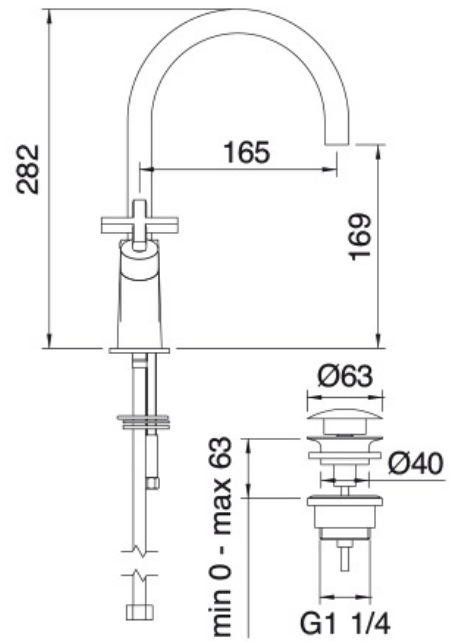

Claybrook.

MIDTOWN BASIN TAP

Mono Basin Mixer with Cross Heads

TAP-MID-BAS-MON-CHX (Chrome)

TAP-MID-BAS-MON-MBX (black)

MATERIAL: Brass

FINISHES

Chrome