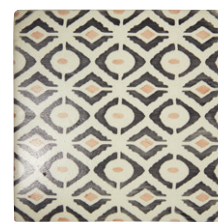

Claybrook.

NAVAJO

Hand-painted by artisans in the United States these truly lovely tiles are suitable for both wall and floor. The patterns draw inspiration from the South West American native peoples and their rich heritage of weaving and decorative arts.

1 BASE / 1 FINISH / 1 FORMAT / 6 DECORS

Navajo Ashkii

Navajo Ashkii

DECORS

Tahoma

Ashkii

Shila

Biszii

Atsa

Gad

Base

FORMAT	SIZE (mm)	THICKNESS (mm)	FINISH	DECORS/BASE	GROUT WIDTH (mm)
Decors	152 x 152	16	Glazed Terracotta	All	6
Base	152 x 152	16	Glazed Terracotta	All	6

Shade Variation / V3 - Moderate

Material / Glazed Terracotta

Installation Notes: Irregular edges, small chips, cracks and surface undulations all enhance the rustic appearance of these tiles. Print colours may vary from original. Tile samples should be requested.